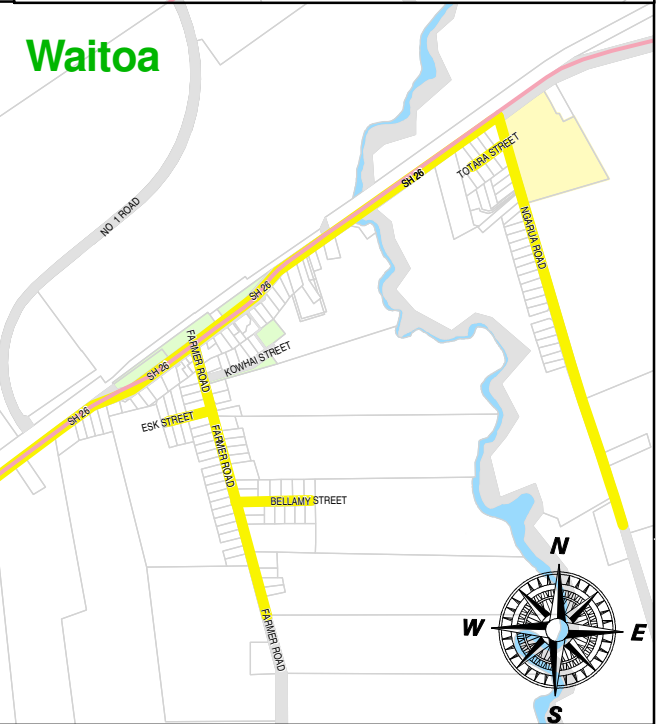

MPDC Refuse Collection

THURSDAY:

Morrinsville West; Waitoa; Waihou

Legend

- Studholme Street: See Note
- Rural Road Label
- Urban Road Label
- State Highway
- Thursday Refuse Collection
- Road Network
- Current Parcel
- School Site
- Park/Reserve
- River/Stream

NB Studholme Street: Thursday Collection is ONLY Studholme Street West side. East side is Friday.

Jan 2011
Scale 1:18,000

This data is provided as at 10/01/2011 [pursuant to the Local Government Official Information and Meetings Act 1987]. While every effort has been made to ensure accuracy of the data, MPDC cannot guarantee its accuracy or suitability for any specific purpose. MPDC is not responsible for the misuse or misinterpretation of the data supplied. Under no circumstances shall MPDC be liable for any actions taken or omissions made from reliance on any information contained herein from whatever source nor shall the MPDC be liable for any other consequences from any such reliance. Copyright © 2011 Matamata-Piako District Council. Cadastral information derived from Land Information NZ Crown copyright reserved.