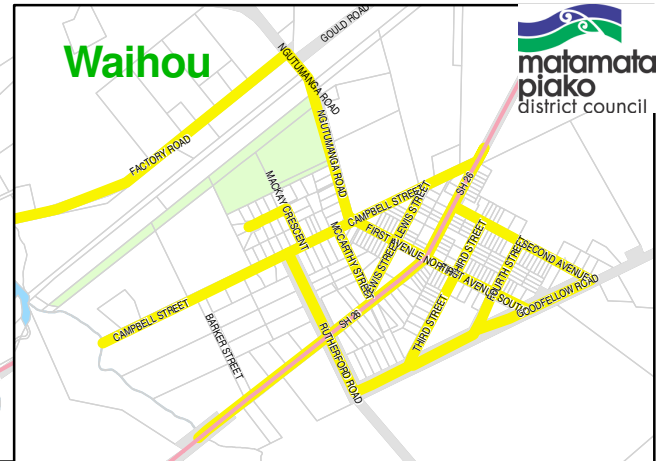

MPDC Refuse Collection

THURSDAY:

Morrinsville West; Waitoa; Waihou

Legend

- Studholme Street: See Note
- Rural Road Label
- Urban Road Label
- State Highway
- Thursday Refuse Collection
- Road Network
- Current Parcel
- School Site
- Park/Reserve
- River/Stream

NB Studholme Street: Thursday Collection is ONLY Studholme Street West side. East side is Friday.

Jan 2011
Scale 1:18,000

This data is provided as at 10/01/2011 [pursuant to the Local Government Official Information and Meetings Act 1987]. While every effort has been made to ensure accuracy of the data, MPDC cannot guarantee its accuracy or suitability for any specific purpose. MPDC is not responsible for the misuse or misinterpretation of the data supplied. Under no circumstances shall MPDC be liable for any actions taken or omissions made from reliance on any information contained herein from whatever source nor shall the MPDC be liable for any other consequences from any such reliance. Copyright © 2011 Matamata-Piako District Council. Cadastral information derived from Land Information NZ Crown copyright reserved.