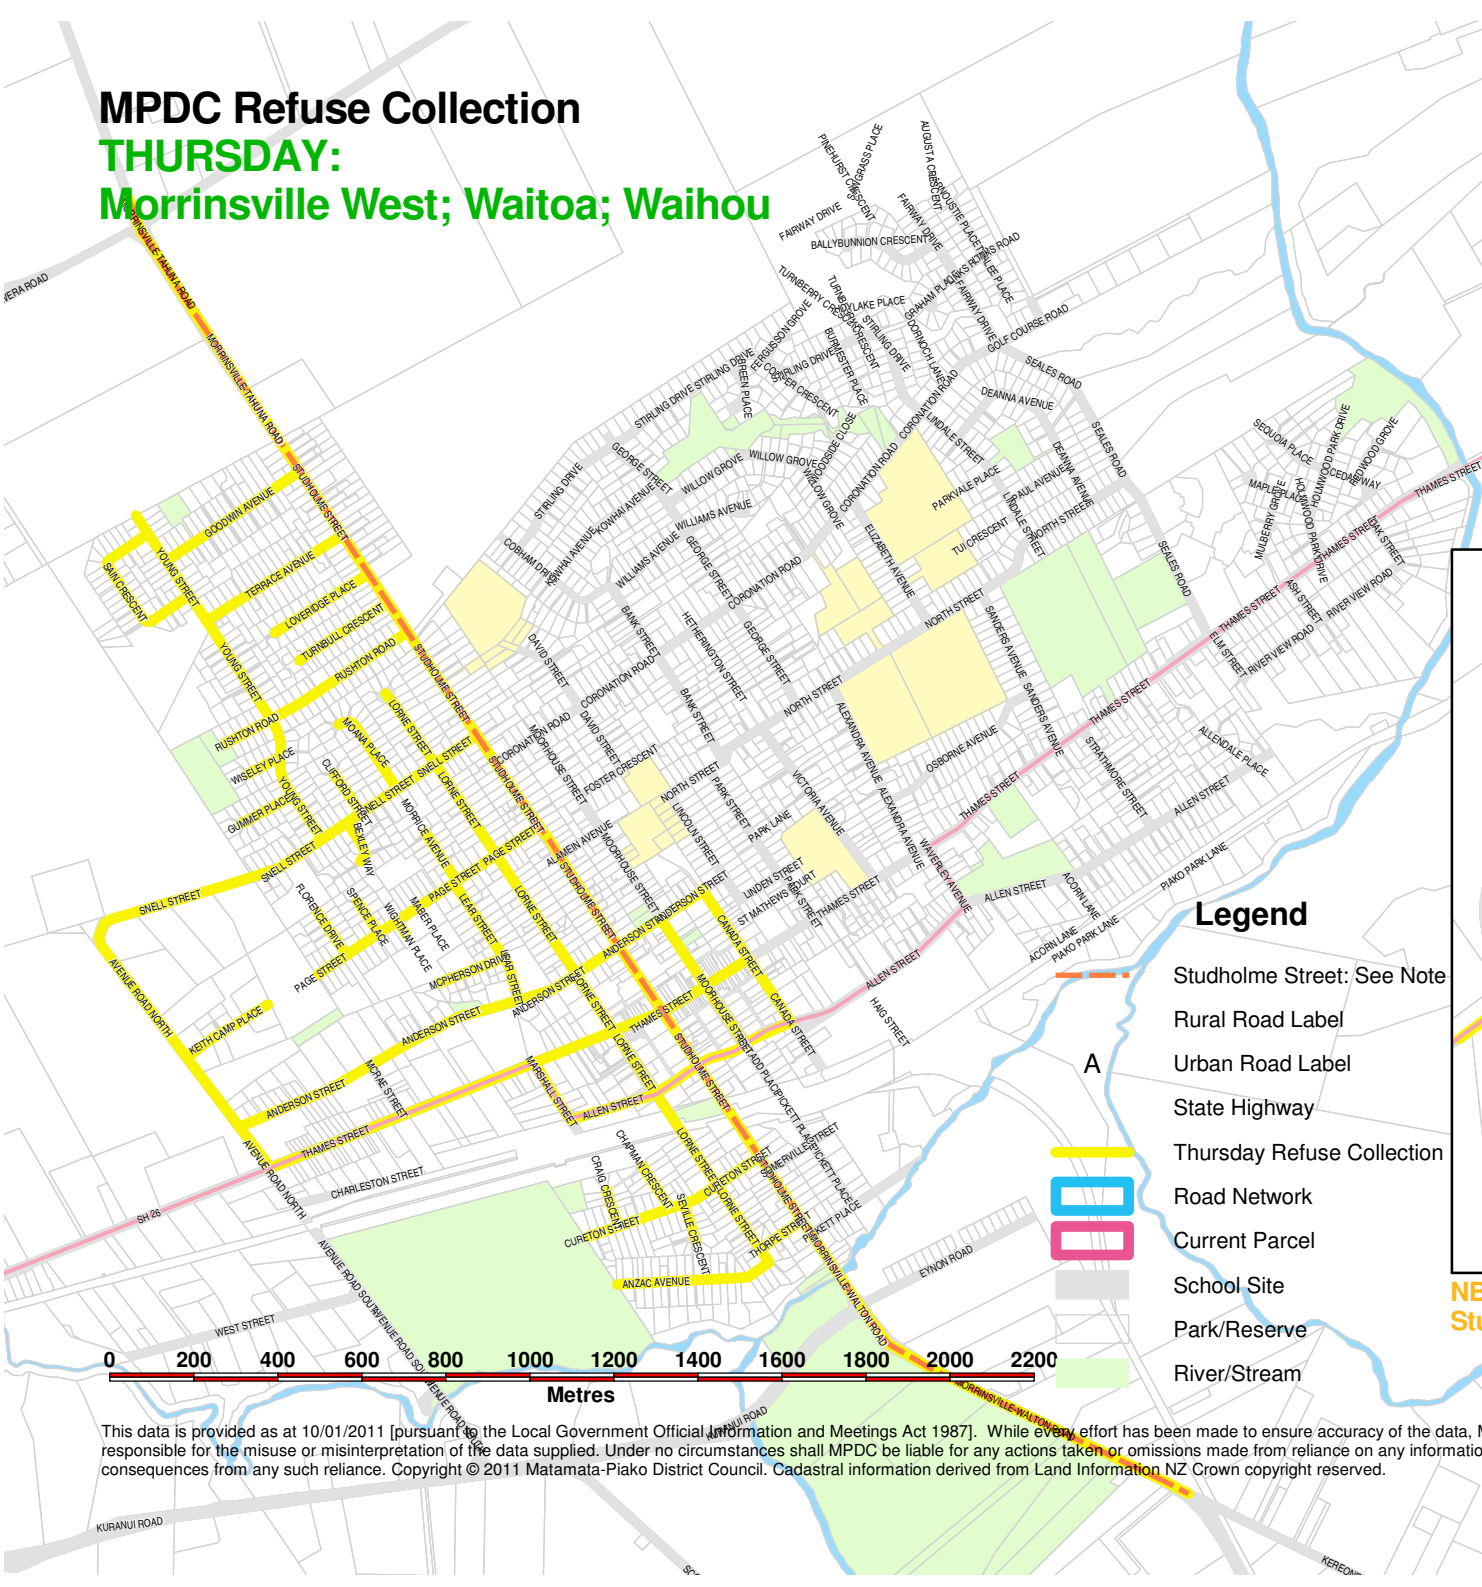

MPDC Refuse Collection

THURSDAY:

Morrinsville West; Waitoa; Waihou

Legend

- Studholme Street: See Note
- Rural Road Label
- Urban Road Label
- State Highway
- Thursday Refuse Collection
- Road Network
- Current Parcel
- School Site
- Park/Reserve
- River/Stream

NB Studholme Street: Thursday Collection is ONLY Studholme Street West side. East side is Friday.

Jan 2011
Scale 1:18,000

This data is provided as at 10/01/2011 [pursuant to the Local Government Official Information and Meetings Act 1987]. While every effort has been made to ensure accuracy of the data, MPDC cannot guarantee its accuracy or suitability for any specific purpose. MPDC is not responsible for the misuse or misinterpretation of the data supplied. Under no circumstances shall MPDC be liable for any actions taken or omissions made from reliance on any information contained herein from whatever source nor shall the MPDC be liable for any other consequences from any such reliance. Copyright © 2011 Matamata-Piako District Council. Cadastral information derived from Land Information NZ Crown copyright reserved.