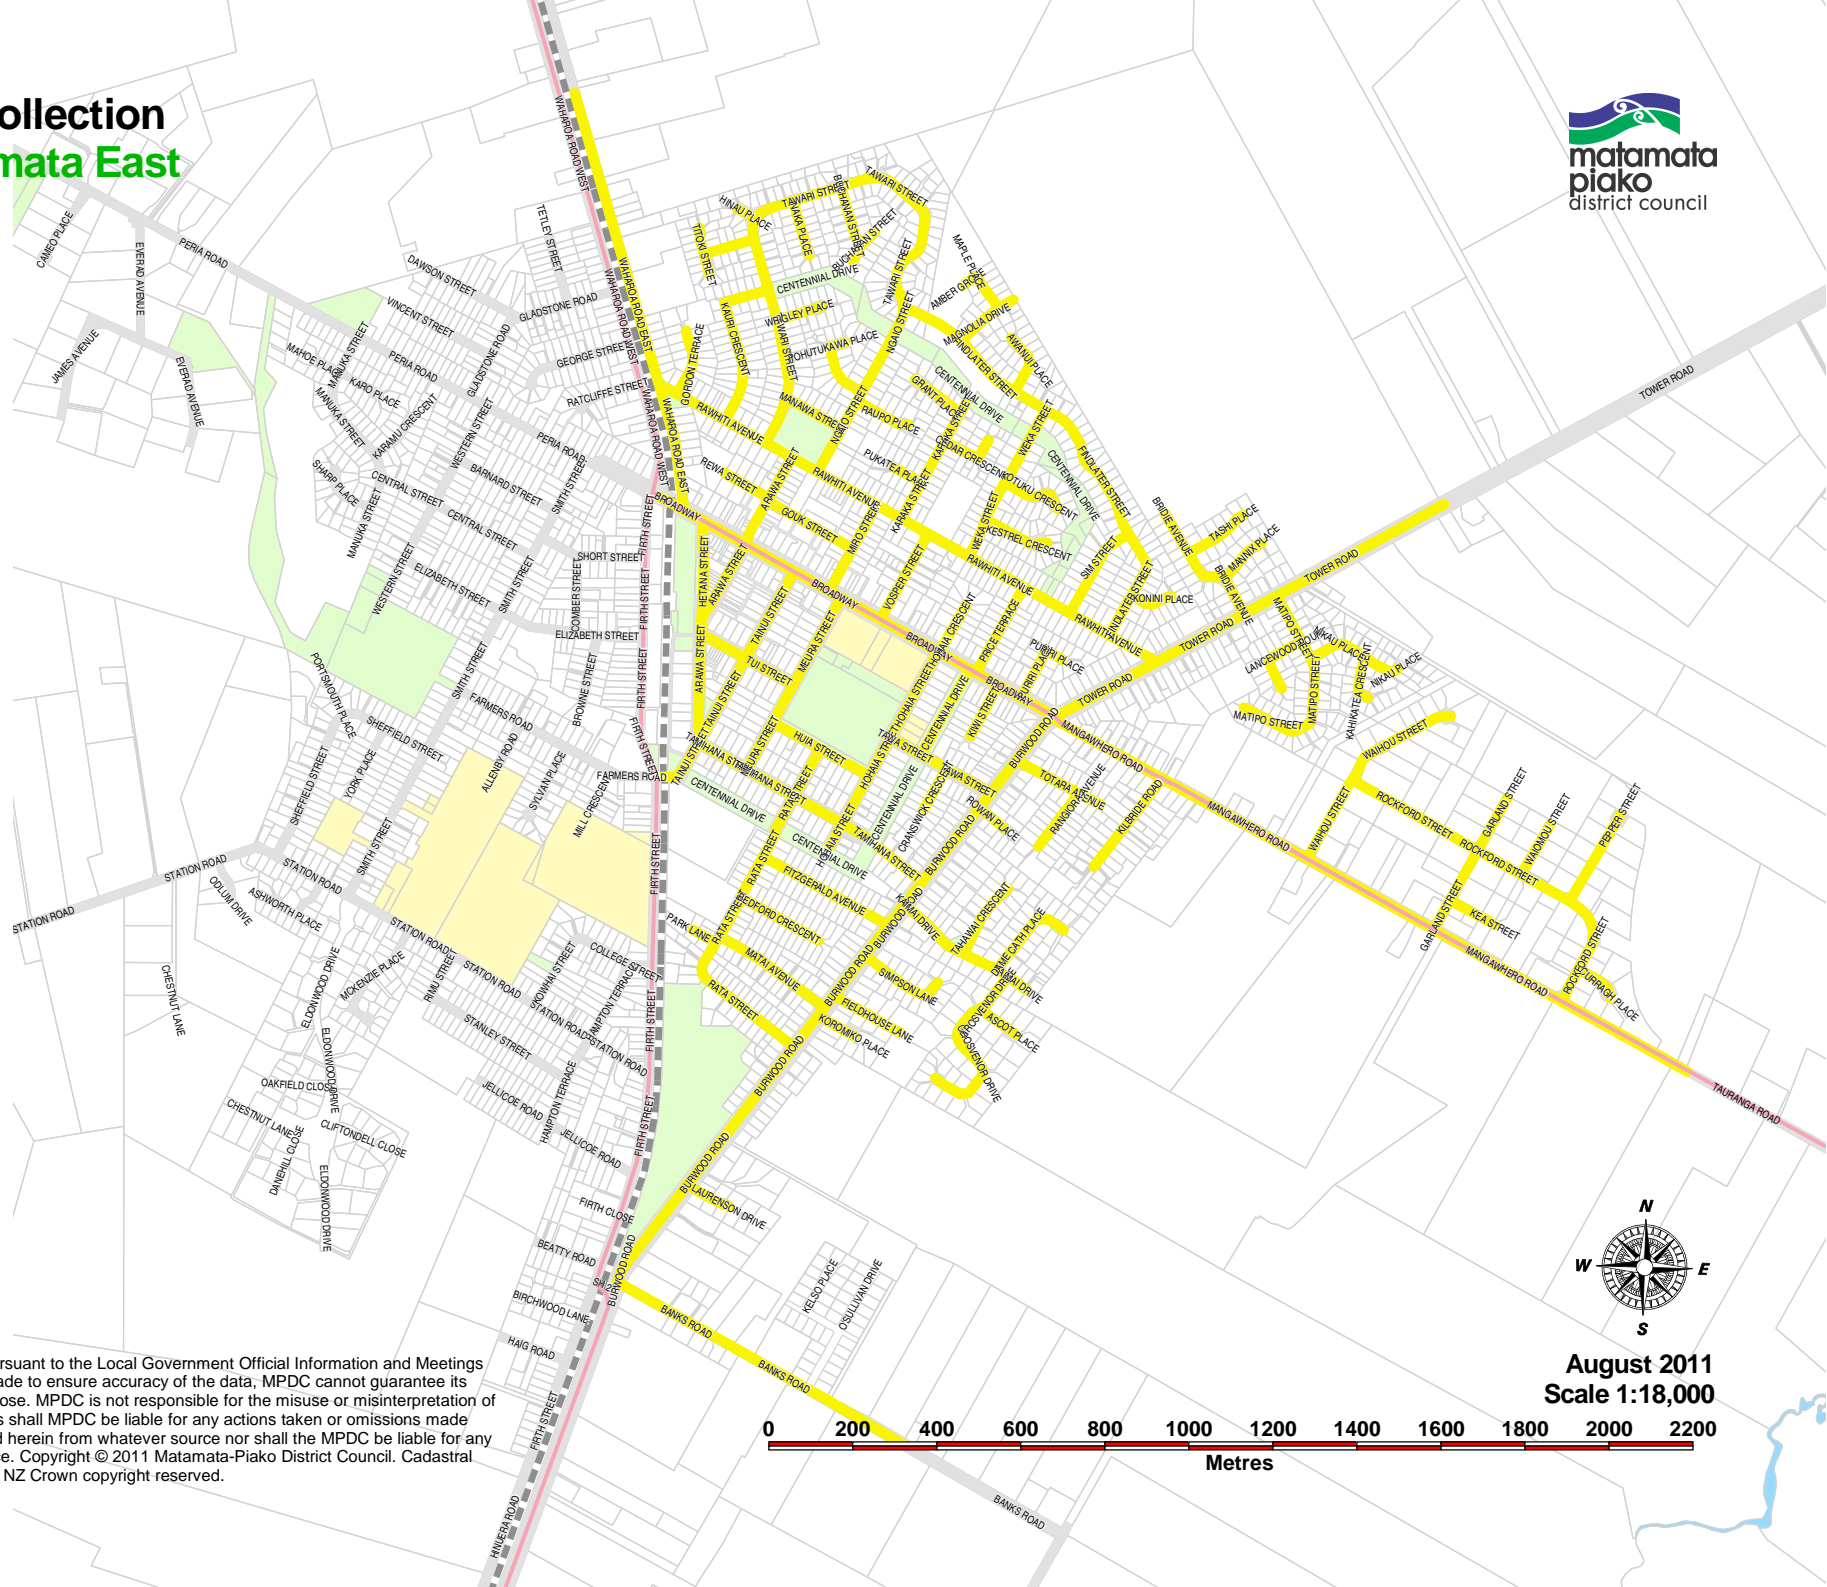

MPDC Refuse Collection

MONDAY: Matamata East

Legend

- A Rural Road Label
- A Urban Road Label
- State Highway
- Railway Centreline
- Monday
- Road Network
- Current Parcel
- School Site
- Park/Reserve
- River/Stream

This data is provided as at 23/08/2011 [pursuant to the Local Government Official Information and Meetings Act 1987]. While every effort has been made to ensure accuracy of the data, MPDC cannot guarantee its accuracy or suitability for any specific purpose. MPDC is not responsible for the misuse or misinterpretation of the data supplied. Under no circumstances shall MPDC be liable for any actions taken or omissions made from reliance on any information contained herein from whatever source nor shall the MPDC be liable for any other consequences from any such reliance. Copyright © 2011 Matamata-Piako District Council. Cadastral information derived from Land Information NZ Crown copyright reserved.

August 2011
Scale 1:18,000