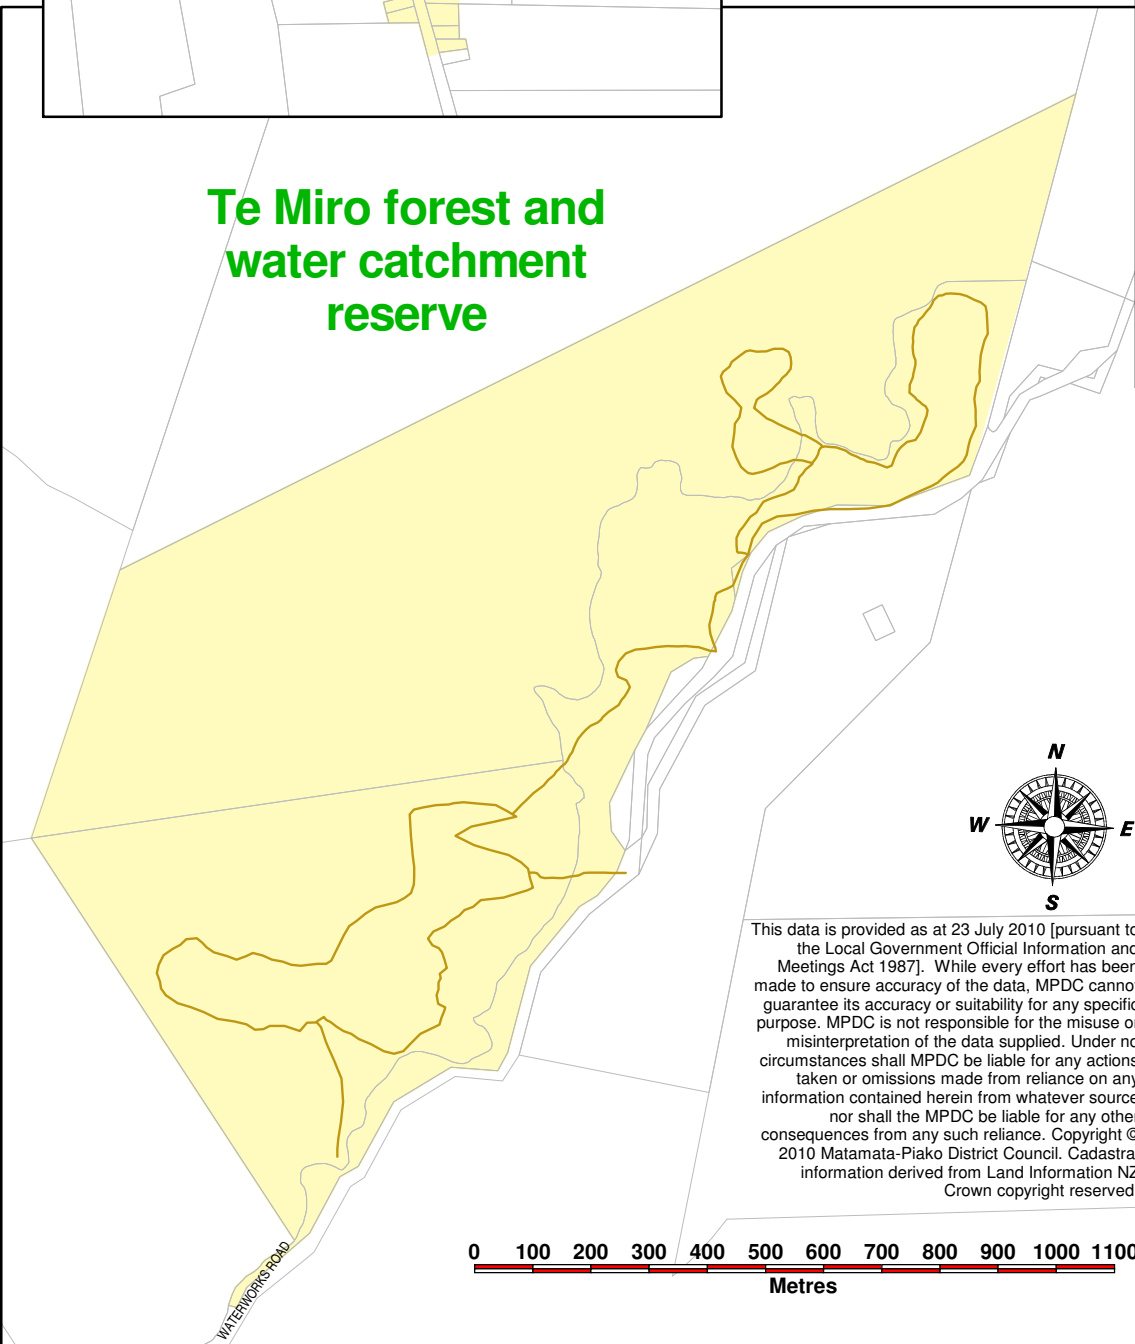

Dog Control: Other areas

Legend

A	Urban Road Label		Existing Walkway
A	Rural Road Label		Current Parcel
	Park/Reserve		River
	Prohibited Area		
	Leash Control Area		

This data is provided as at 23 July 2010 [pursuant to the Local Government Official Information and Meetings Act 1987]. While every effort has been made to ensure accuracy of the data, MPDC cannot guarantee its accuracy or suitability for any specific purpose. MPDC is not responsible for the misuse or misinterpretation of the data supplied. Under no circumstances shall MPDC be liable for any actions taken or omissions made from reliance on any information contained herein from whatever source nor shall the MPDC be liable for any other consequences from any such reliance. Copyright © 2010 Matamata-Piako District Council. Cadastral information derived from Land Information NZ Crown copyright reserved.

Scale 1:13,000

Created September 2010