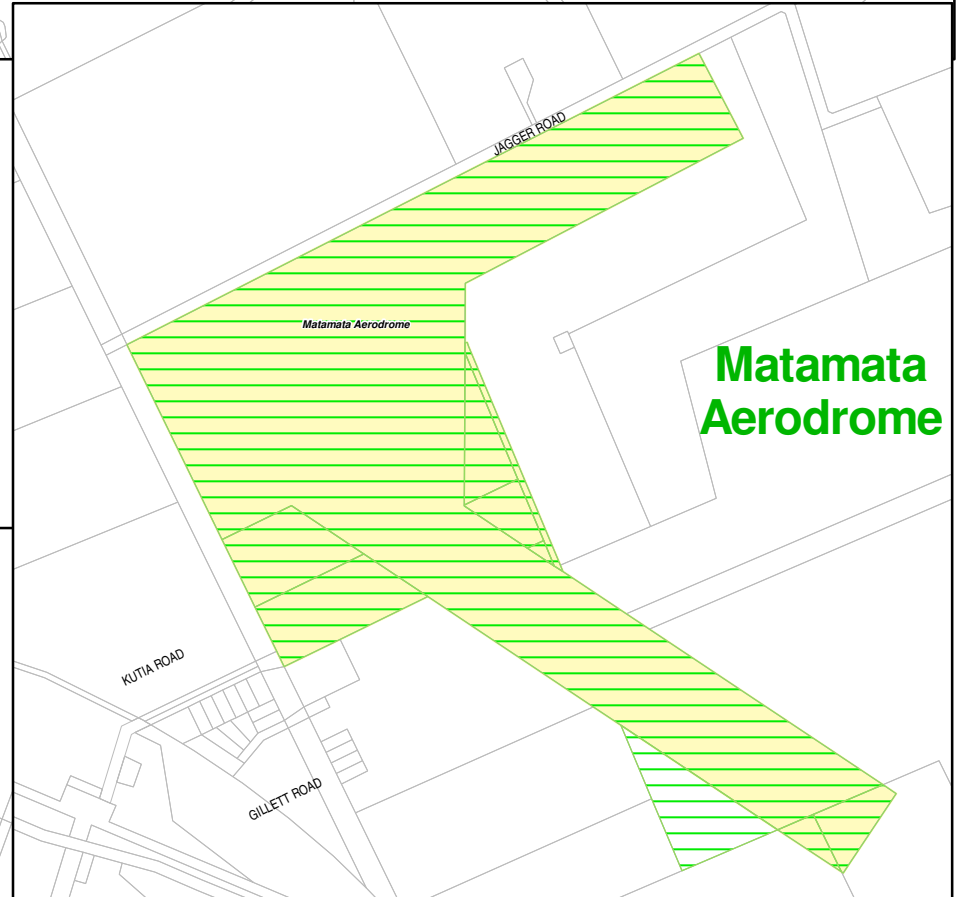

Dog Control: Other areas

Legend

A	Urban Road Label		Existing Walkway
A	Rural Road Label		Current Parcel
	Park/Reserve		River
	Prohibited Area		
	Leash Control Area		

This data is provided as at 23 July 2010 [pursuant to the Local Government Official Information and Meetings Act 1987]. While every effort has been made to ensure accuracy of the data, MPDC cannot guarantee its accuracy or suitability for any specific purpose. MPDC is not responsible for the misuse or misinterpretation of the data supplied. Under no circumstances shall MPDC be liable for any actions taken or omissions made from reliance on any information contained herein from whatever source nor shall the MPDC be liable for any other consequences from any such reliance. Copyright © 2010 Matamata-Piako District Council. Cadastral information derived from Land Information NZ Crown copyright reserved.

Scale 1:13,000

Created September 2010