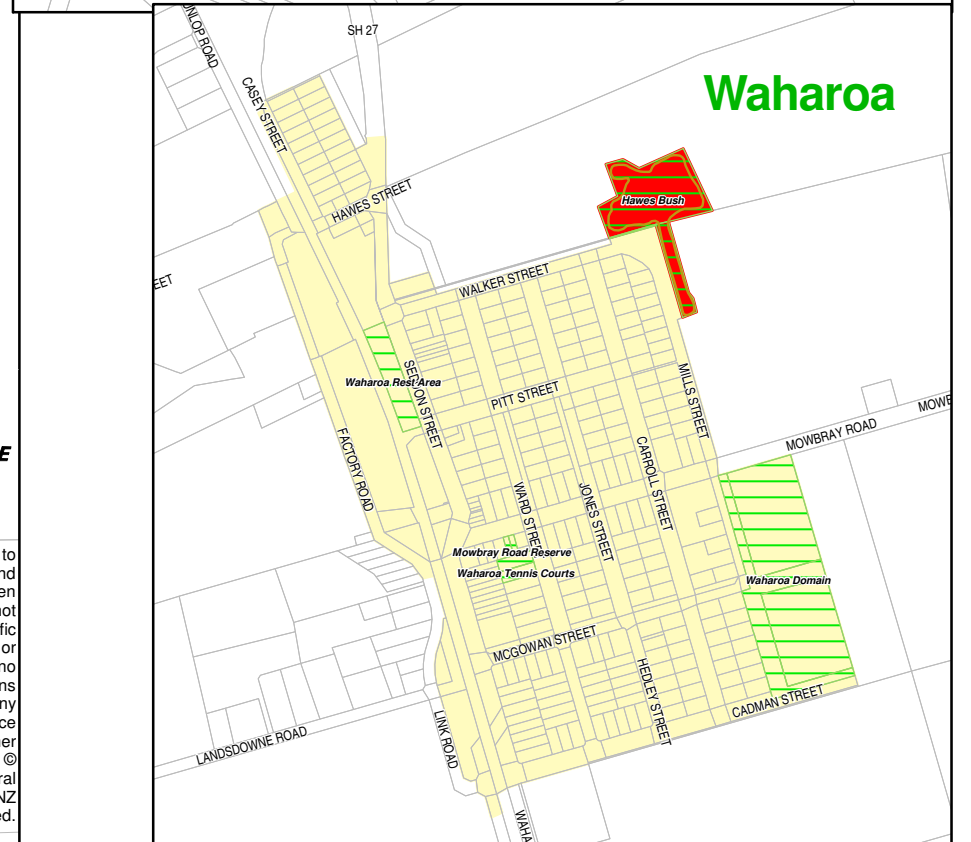

Dog Control: Other areas

Legend

A	Urban Road Label		Existing Walkway
A	Rural Road Label		Current Parcel
	Park/Reserve		River
	Prohibited Area		
	Leash Control Area		

This data is provided as at 23 July 2010 [pursuant to the Local Government Official Information and Meetings Act 1987]. While every effort has been made to ensure accuracy of the data, MPDC cannot guarantee its accuracy or suitability for any specific purpose. MPDC is not responsible for the misuse or misinterpretation of the data supplied. Under no circumstances shall MPDC be liable for any actions taken or omissions made from reliance on any information contained herein from whatever source nor shall the MPDC be liable for any other consequences from any such reliance. Copyright © 2010 Matamata-Piako District Council. Cadastral information derived from Land Information NZ Crown copyright reserved.

Scale 1:13,000

Created September 2010