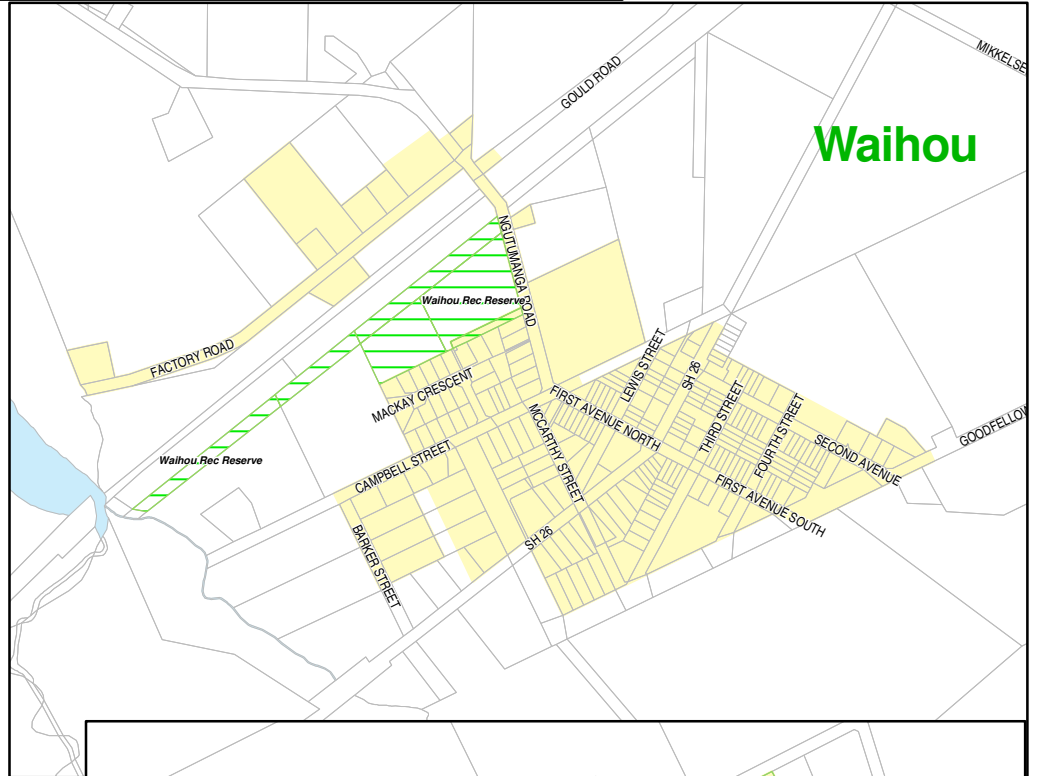

Dog Control: Other areas

Legend

A	Urban Road Label		Existing Walkway
A	Rural Road Label		Current Parcel
	Park/Reserve		River
	Prohibited Area		
	Leash Control Area		

This data is provided as at 23 July 2010 [pursuant to the Local Government Official Information and Meetings Act 1987]. While every effort has been made to ensure accuracy of the data, MPDC cannot guarantee its accuracy or suitability for any specific purpose. MPDC is not responsible for the misuse or misinterpretation of the data supplied. Under no circumstances shall MPDC be liable for any actions taken or omissions made from reliance on any information contained herein from whatever source nor shall the MPDC be liable for any other consequences from any such reliance. Copyright © 2010 Matamata-Piako District Council. Cadastral information derived from Land Information NZ Crown copyright reserved.

Scale 1:13,000

Created September 2010