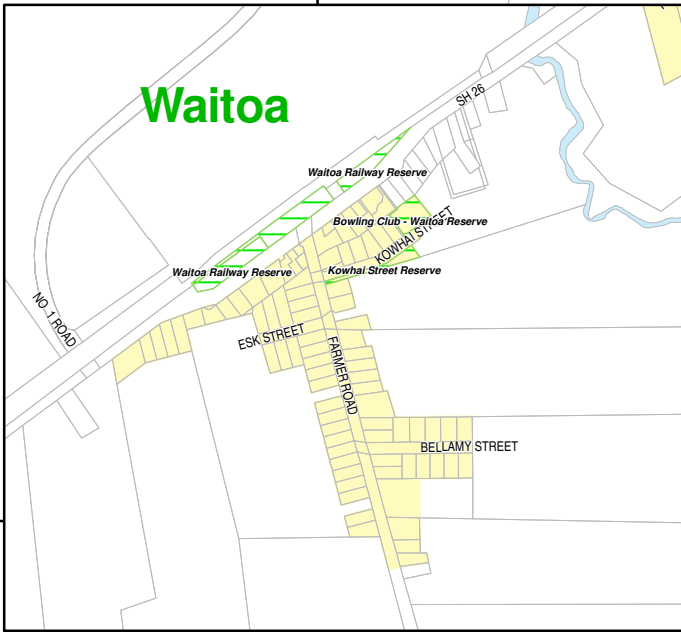

Dog Control: Other areas

Legend

A	Urban Road Label		Existing Walkway
A	Rural Road Label		Current Parcel
	Park/Reserve		River
	Prohibited Area		
	Leash Control Area		

This data is provided as at 23 July 2010 [pursuant to the Local Government Official Information and Meetings Act 1987]. While every effort has been made to ensure accuracy of the data, MPDC cannot guarantee its accuracy or suitability for any specific purpose. MPDC is not responsible for the misuse or misinterpretation of the data supplied. Under no circumstances shall MPDC be liable for any actions taken or omissions made from reliance on any information contained herein from whatever source nor shall the MPDC be liable for any other consequences from any such reliance. Copyright © 2010 Matamata-Piako District Council. Cadastral information derived from Land Information NZ Crown copyright reserved.

Scale 1:13,000

Created September 2010