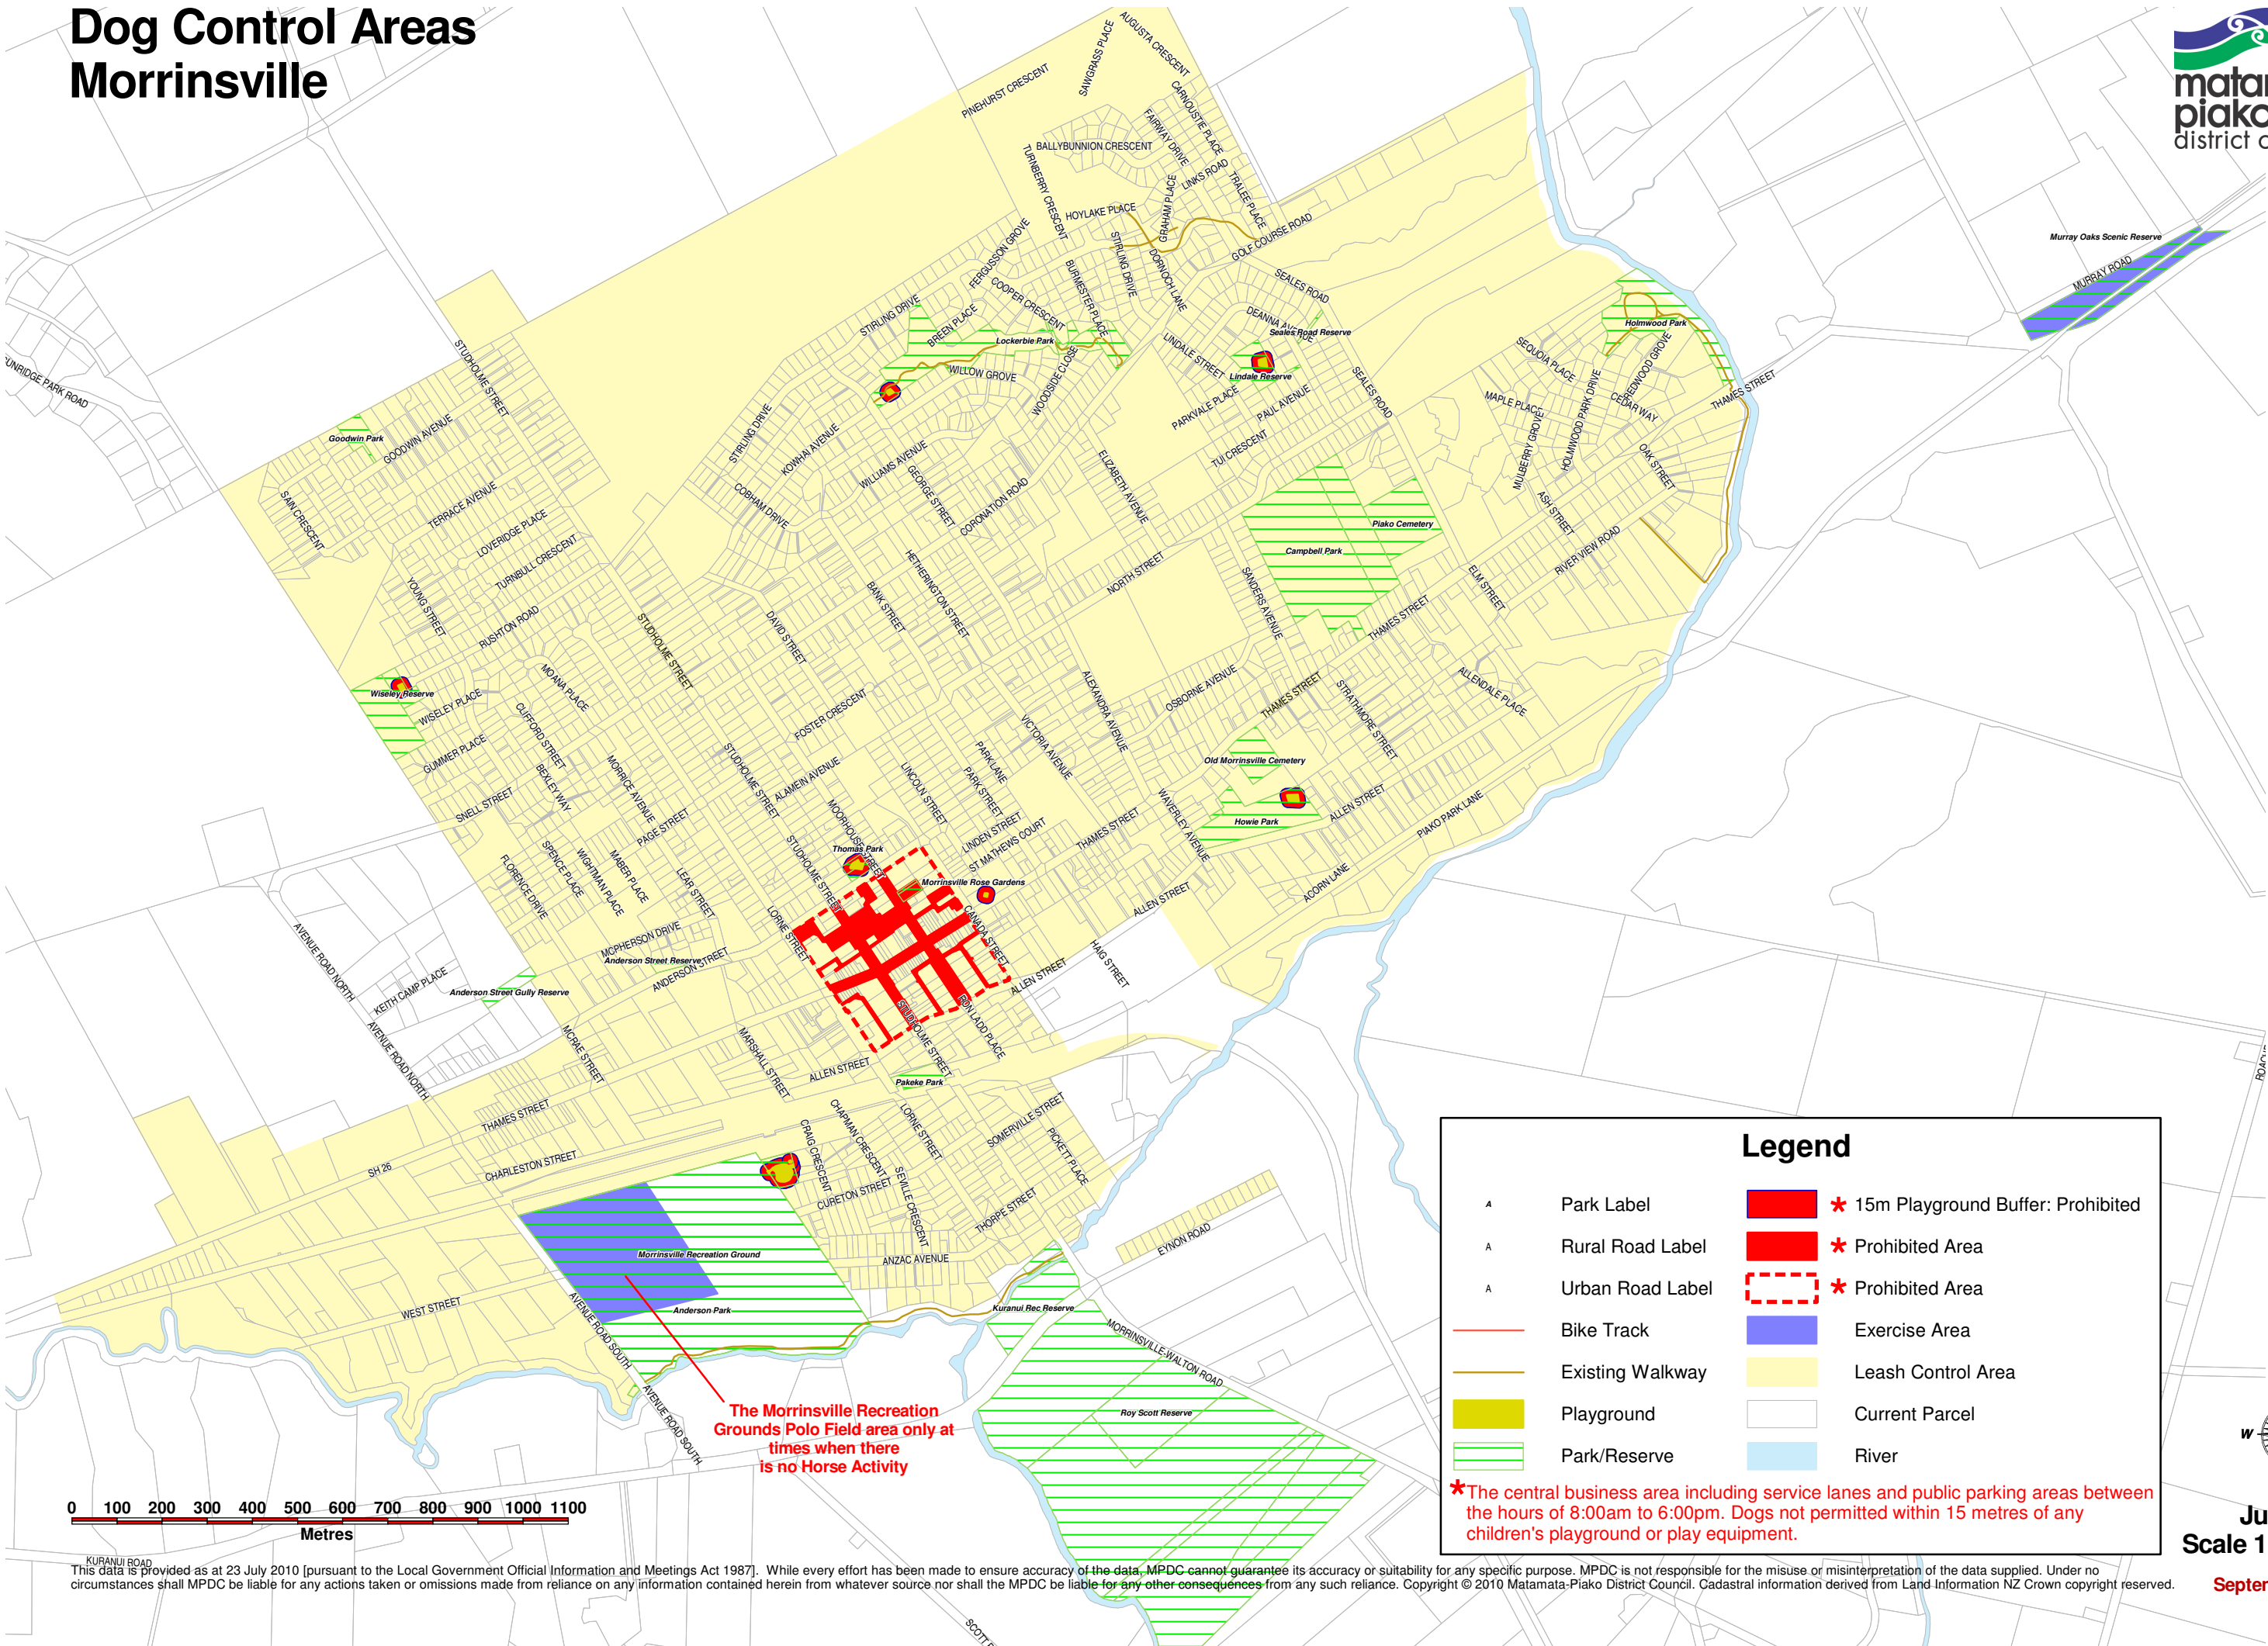

# Dog Control Areas Morrinsville

The Morrinsville Recreation Grounds Polo Field area only at times when there is no Horse Activity

### Legend

A	Park Label		* 15m Playground Buffer: Prohibited
A	Rural Road Label		* Prohibited Area
A	Urban Road Label		* Prohibited Area
	Bike Track		Exercise Area
	Existing Walkway		Leash Control Area
	Playground		Current Parcel
	Park/Reserve		River

\*The central business area including service lanes and public parking areas between the hours of 8:00am to 6:00pm. Dogs not permitted within 15 metres of any children's playground or play equipment.

July 2010  
Scale 1:13,000  
Created  
September 2010