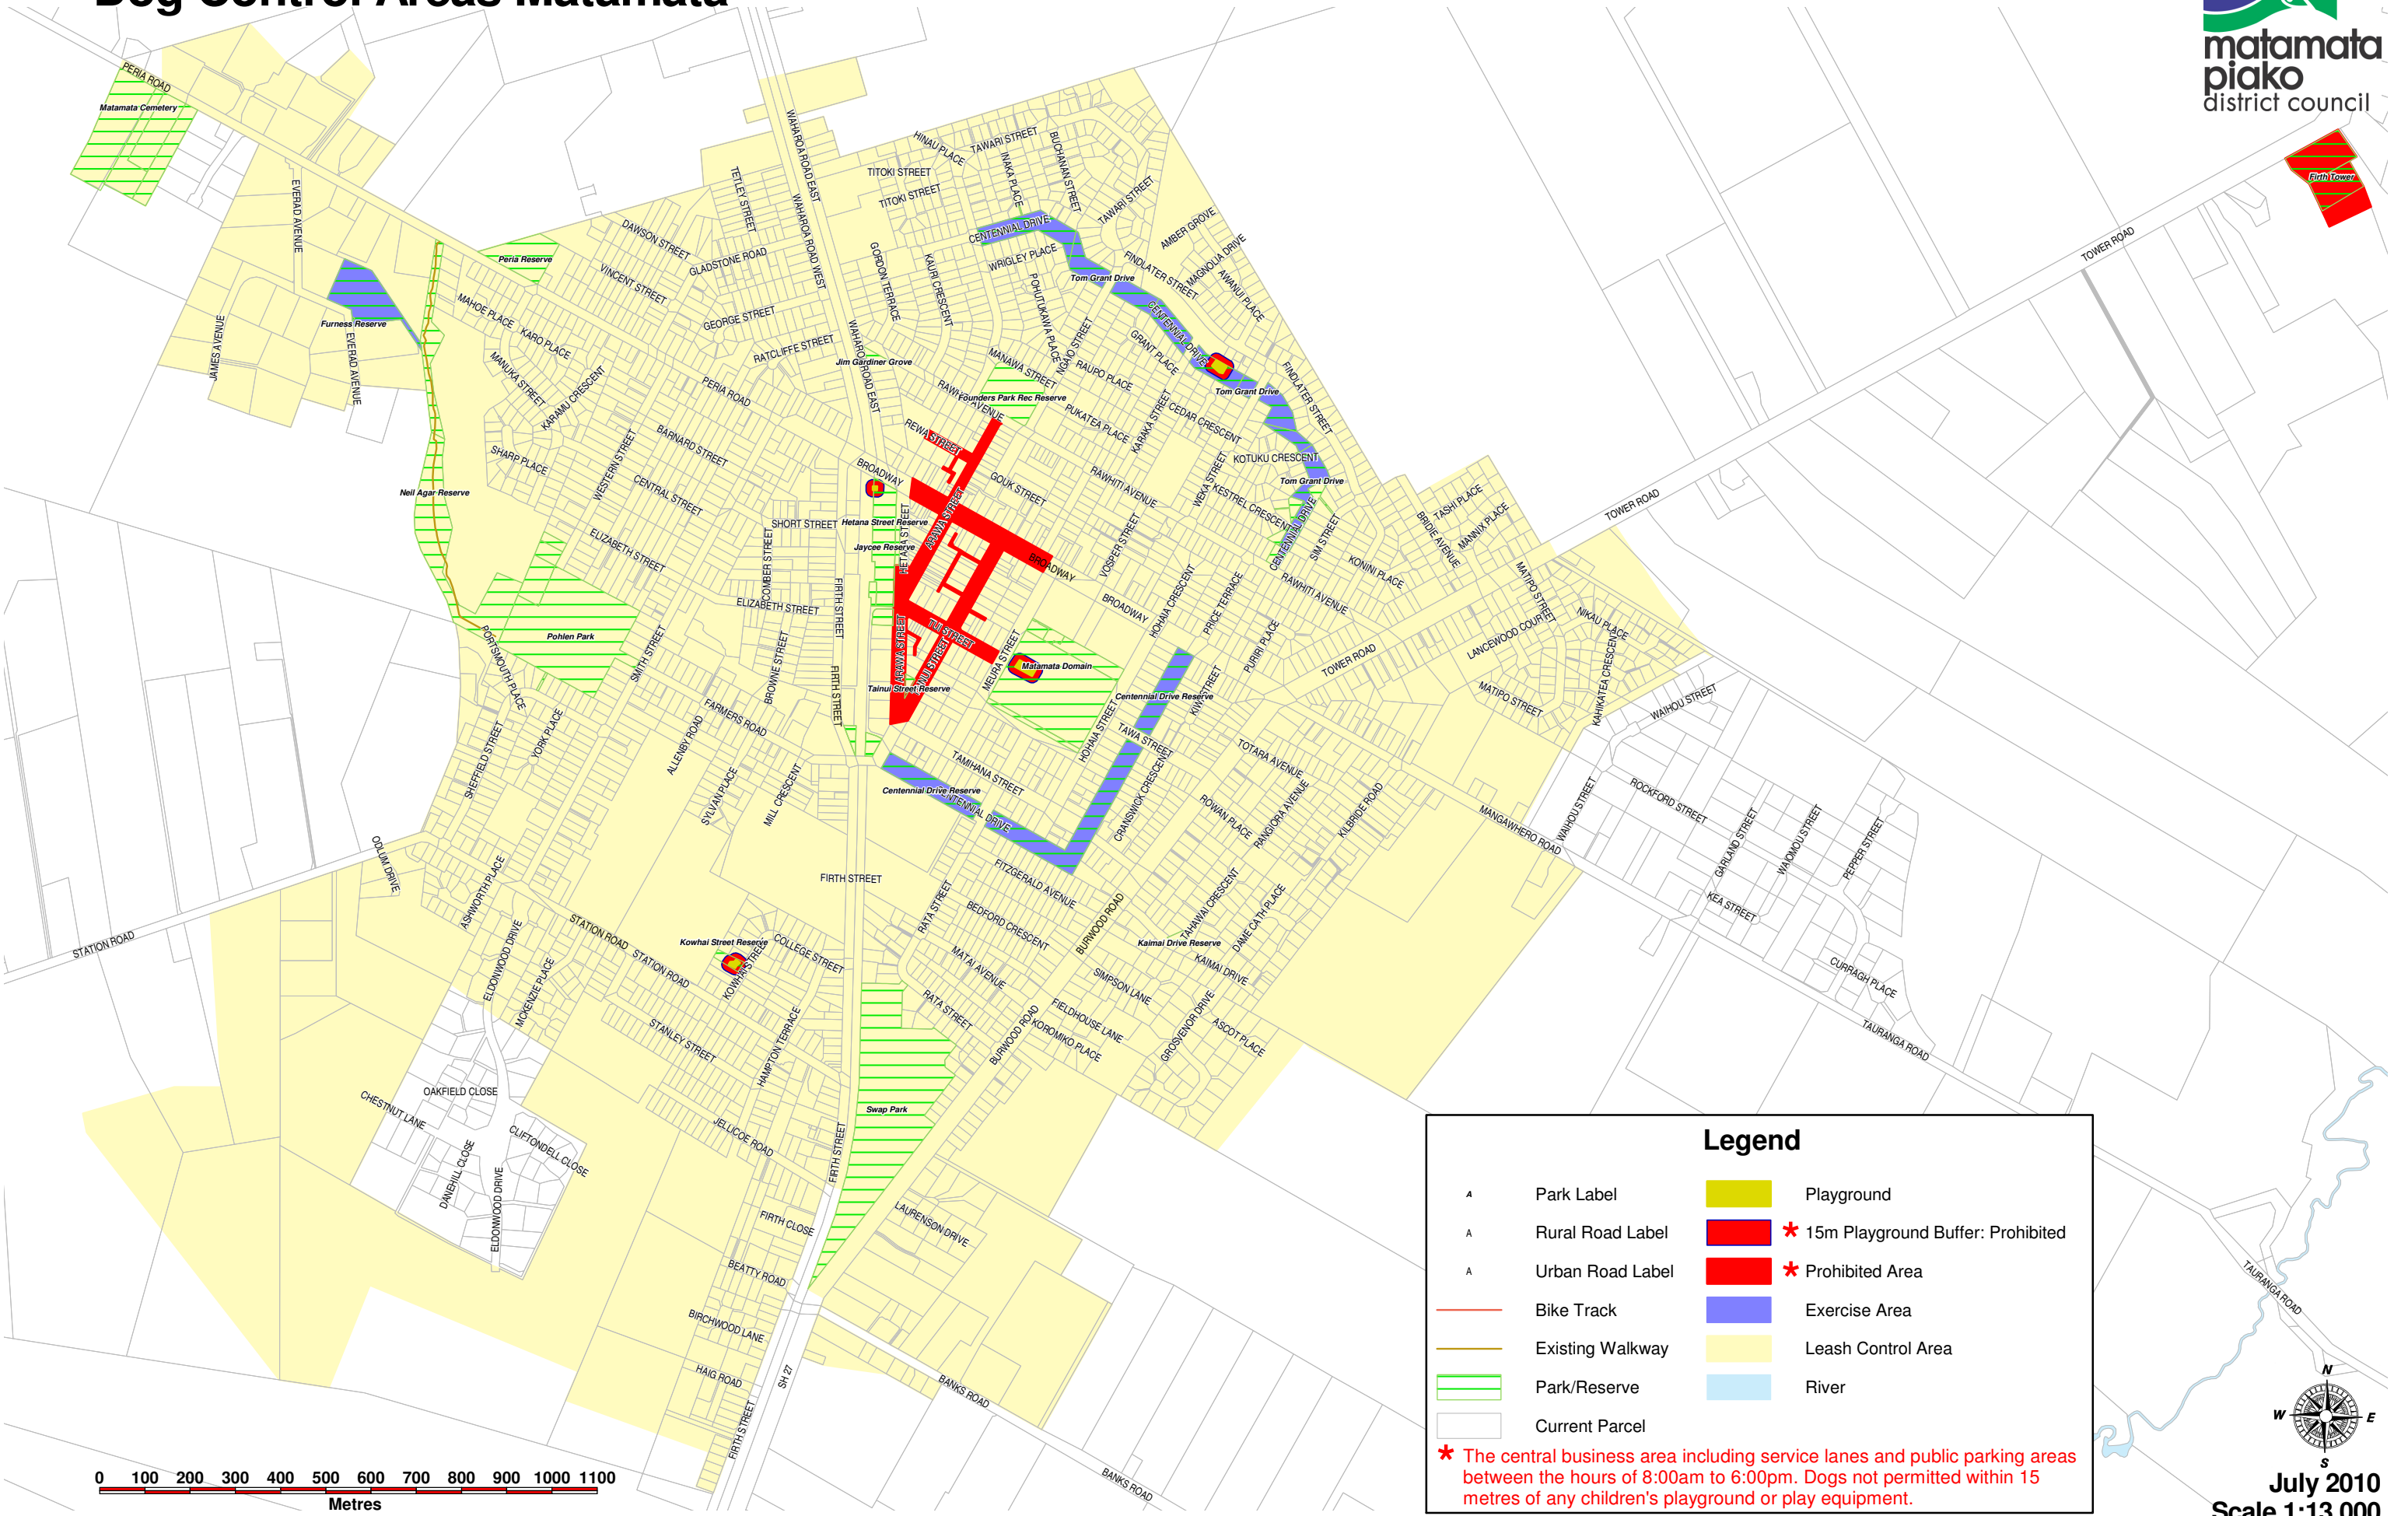

Dog Control Areas Matamata

Legend

A	Park Label		Playground
A	Rural Road Label		* 15m Playground Buffer: Prohibited
A	Urban Road Label		* Prohibited Area
	Bike Track		Exercise Area
	Existing Walkway		Leash Control Area
	Park/Reserve		River
	Current Parcel		

* The central business area including service lanes and public parking areas between the hours of 8:00am to 6:00pm. Dogs not permitted within 15 metres of any children's playground or play equipment.

July 2010
Scale 1:13,000
Created
September 2010

This data is provided as at 23 July 2010 [pursuant to the Local Government Official Information and Meetings Act 1987]. While every effort has been made to ensure accuracy of the data, MPDC cannot guarantee its accuracy or suitability for any specific purpose. MPDC is not responsible for the misuse or misinterpretation of the data supplied. Under no circumstances shall MPDC be liable for any actions taken or omissions made from reliance on any information contained herein from whatever source nor shall the MPDC be liable for any other consequences from any such reliance. Copyright © 2010 Matamata-Piako District Council. Cadastral information derived from Land Information NZ Crown copyright reserved.