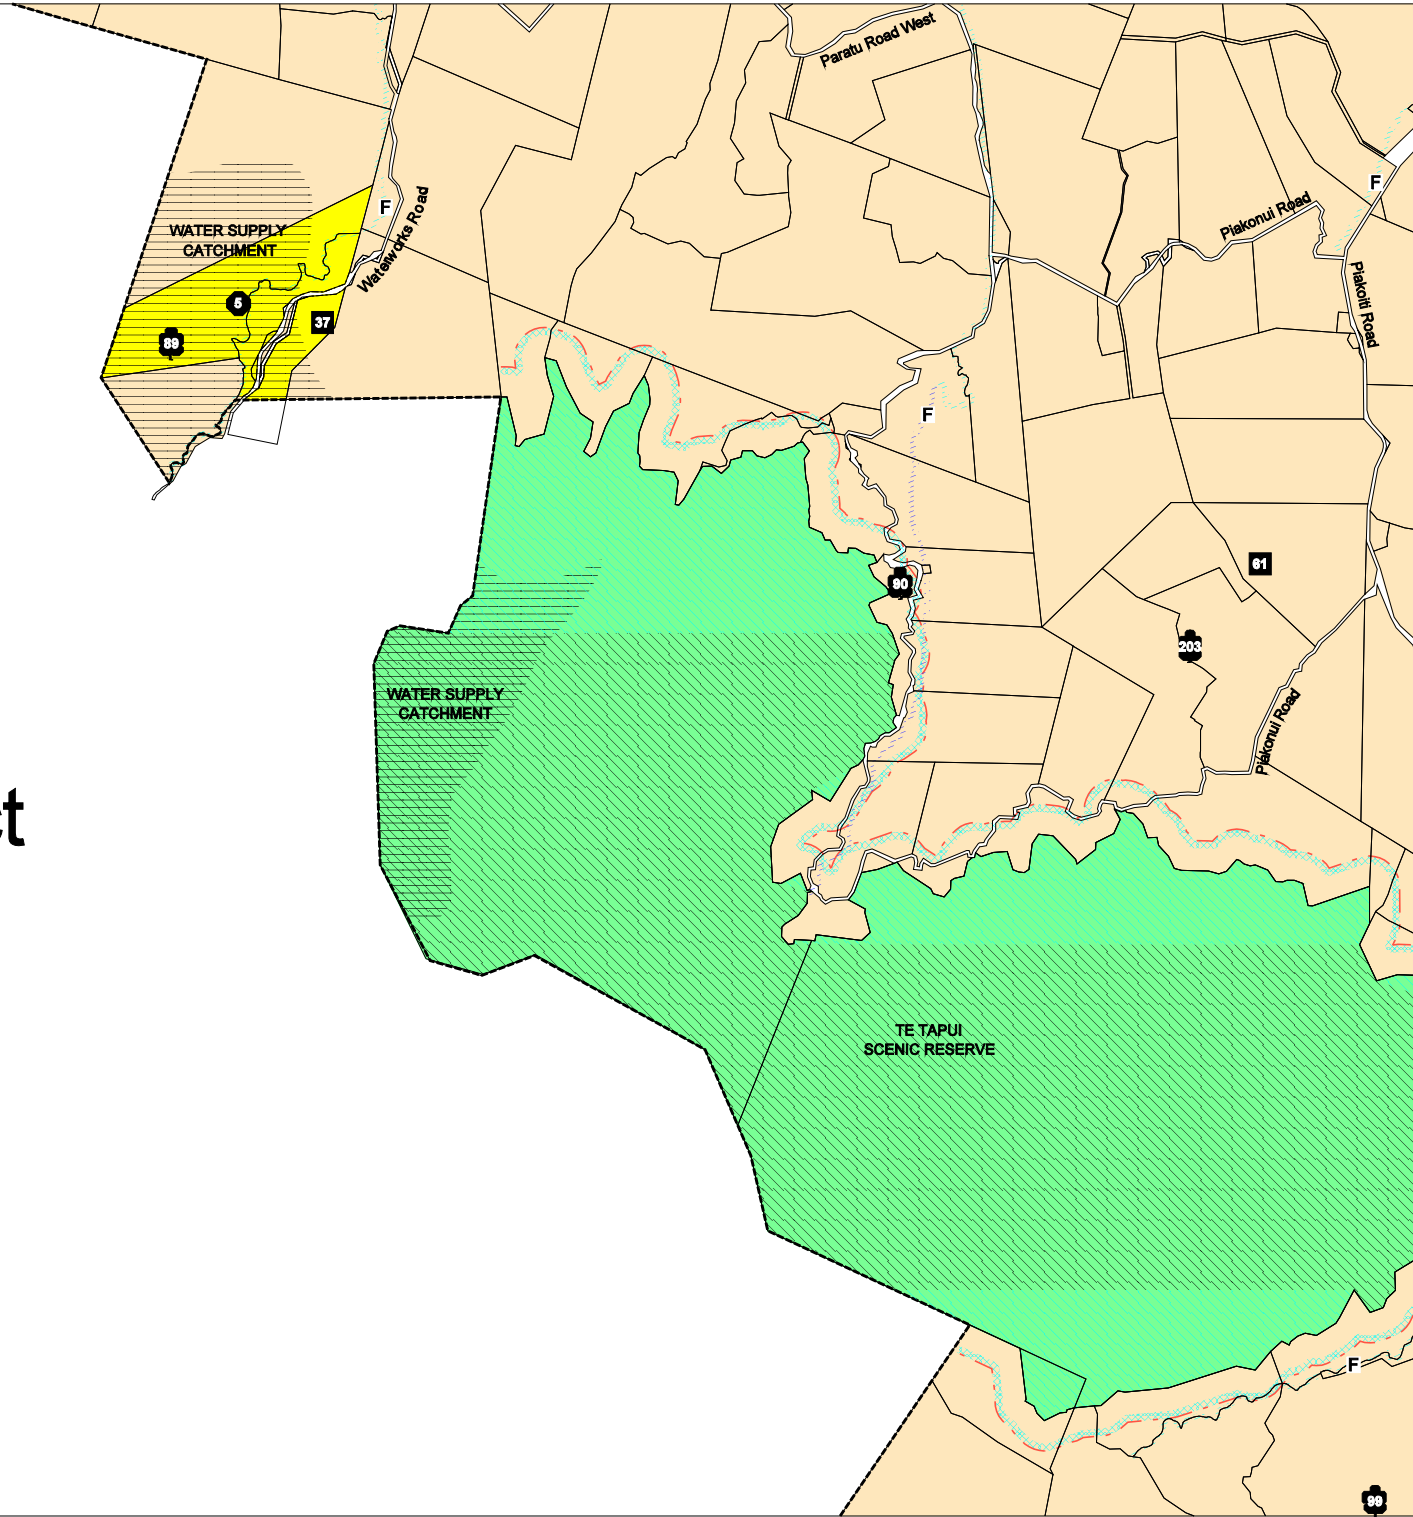

Waipa District

ZONES:

- BUSINESS
- KAITIAKI (CONSERVATION)
- INDUSTRIAL
- RESIDENTIAL
- ROAD
- RURAL

NATURAL HAZARD AREAS:

- FLOOD HAZARDS
- PEAT SOILS
- DETENTION PONDS & SPILLWAYS
- LAND INSTABILITY
- FIRE HAZARD BUFFER

OTHER FEATURES/CONTROLS:

- DESIGNATIONS
- WATER COURSE
- HERITAGE SITE
- DISTRICT BOUNDARY
- PARCEL BOUNDARIES
- TRANSMISSION LINE
- PROTECTED TREE OR OBJECT
- CROWN LAND RESERVED FROM SALE
- DESIGNATED SITE
- RESERVES
- WAAHI TAPU SITE

RICHMOND DOWNS

Scale 1:50,000

Version 1 – Operative 25 July 2005

	10/11	
	13	14
	16	