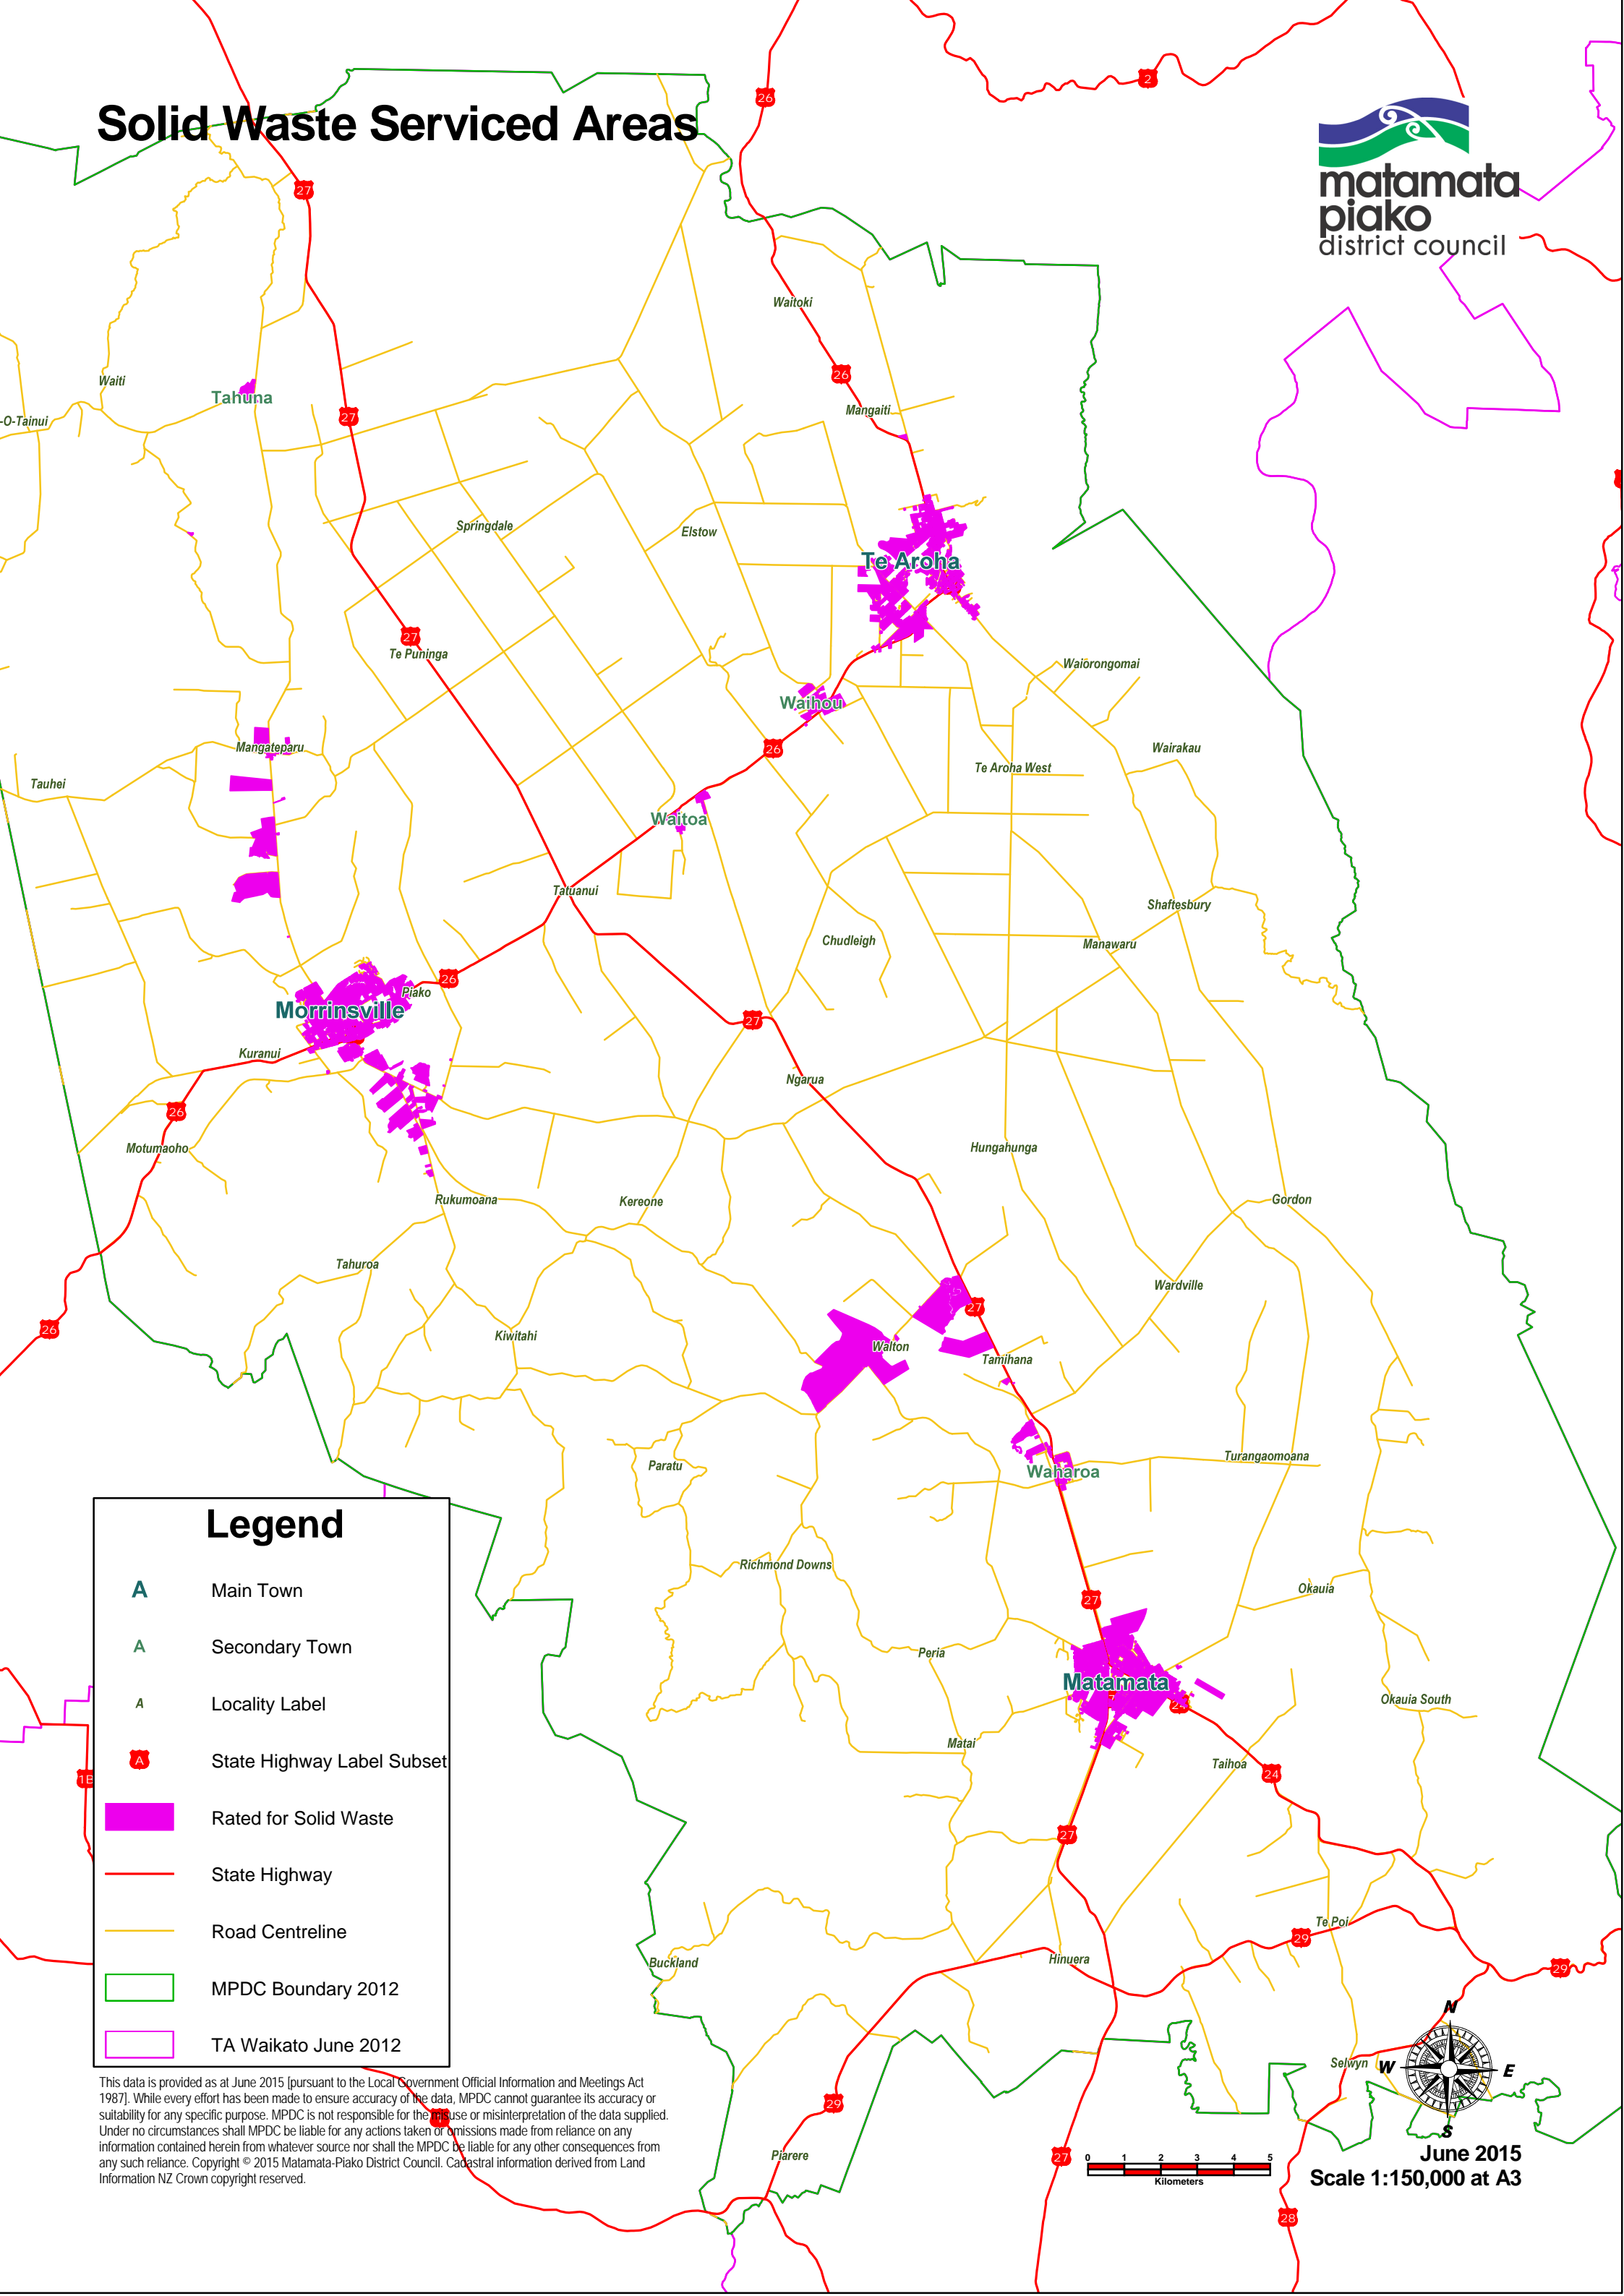

# Solid Waste Serviced Areas

## Legend

- A Main Town
- A Secondary Town
- A Locality Label
- A State Highway Label Subset
- Rated for Solid Waste
- State Highway
- Road Centreline
- MPDC Boundary 2012
- TA Waikato June 2012

This data is provided as at June 2015 [pursuant to the Local Government Official Information and Meetings Act 1987]. While every effort has been made to ensure accuracy of the data, MPDC cannot guarantee its accuracy or suitability for any specific purpose. MPDC is not responsible for the use or misinterpretation of the data supplied. Under no circumstances shall MPDC be liable for any actions taken or omissions made from reliance on any information contained herein from whatever source nor shall the MPDC be liable for any other consequences from any such reliance. Copyright © 2015 Matamata-Piako District Council. Cadastral information derived from Land Information NZ Crown copyright reserved.

June 2015  
Scale 1:150,000 at A3