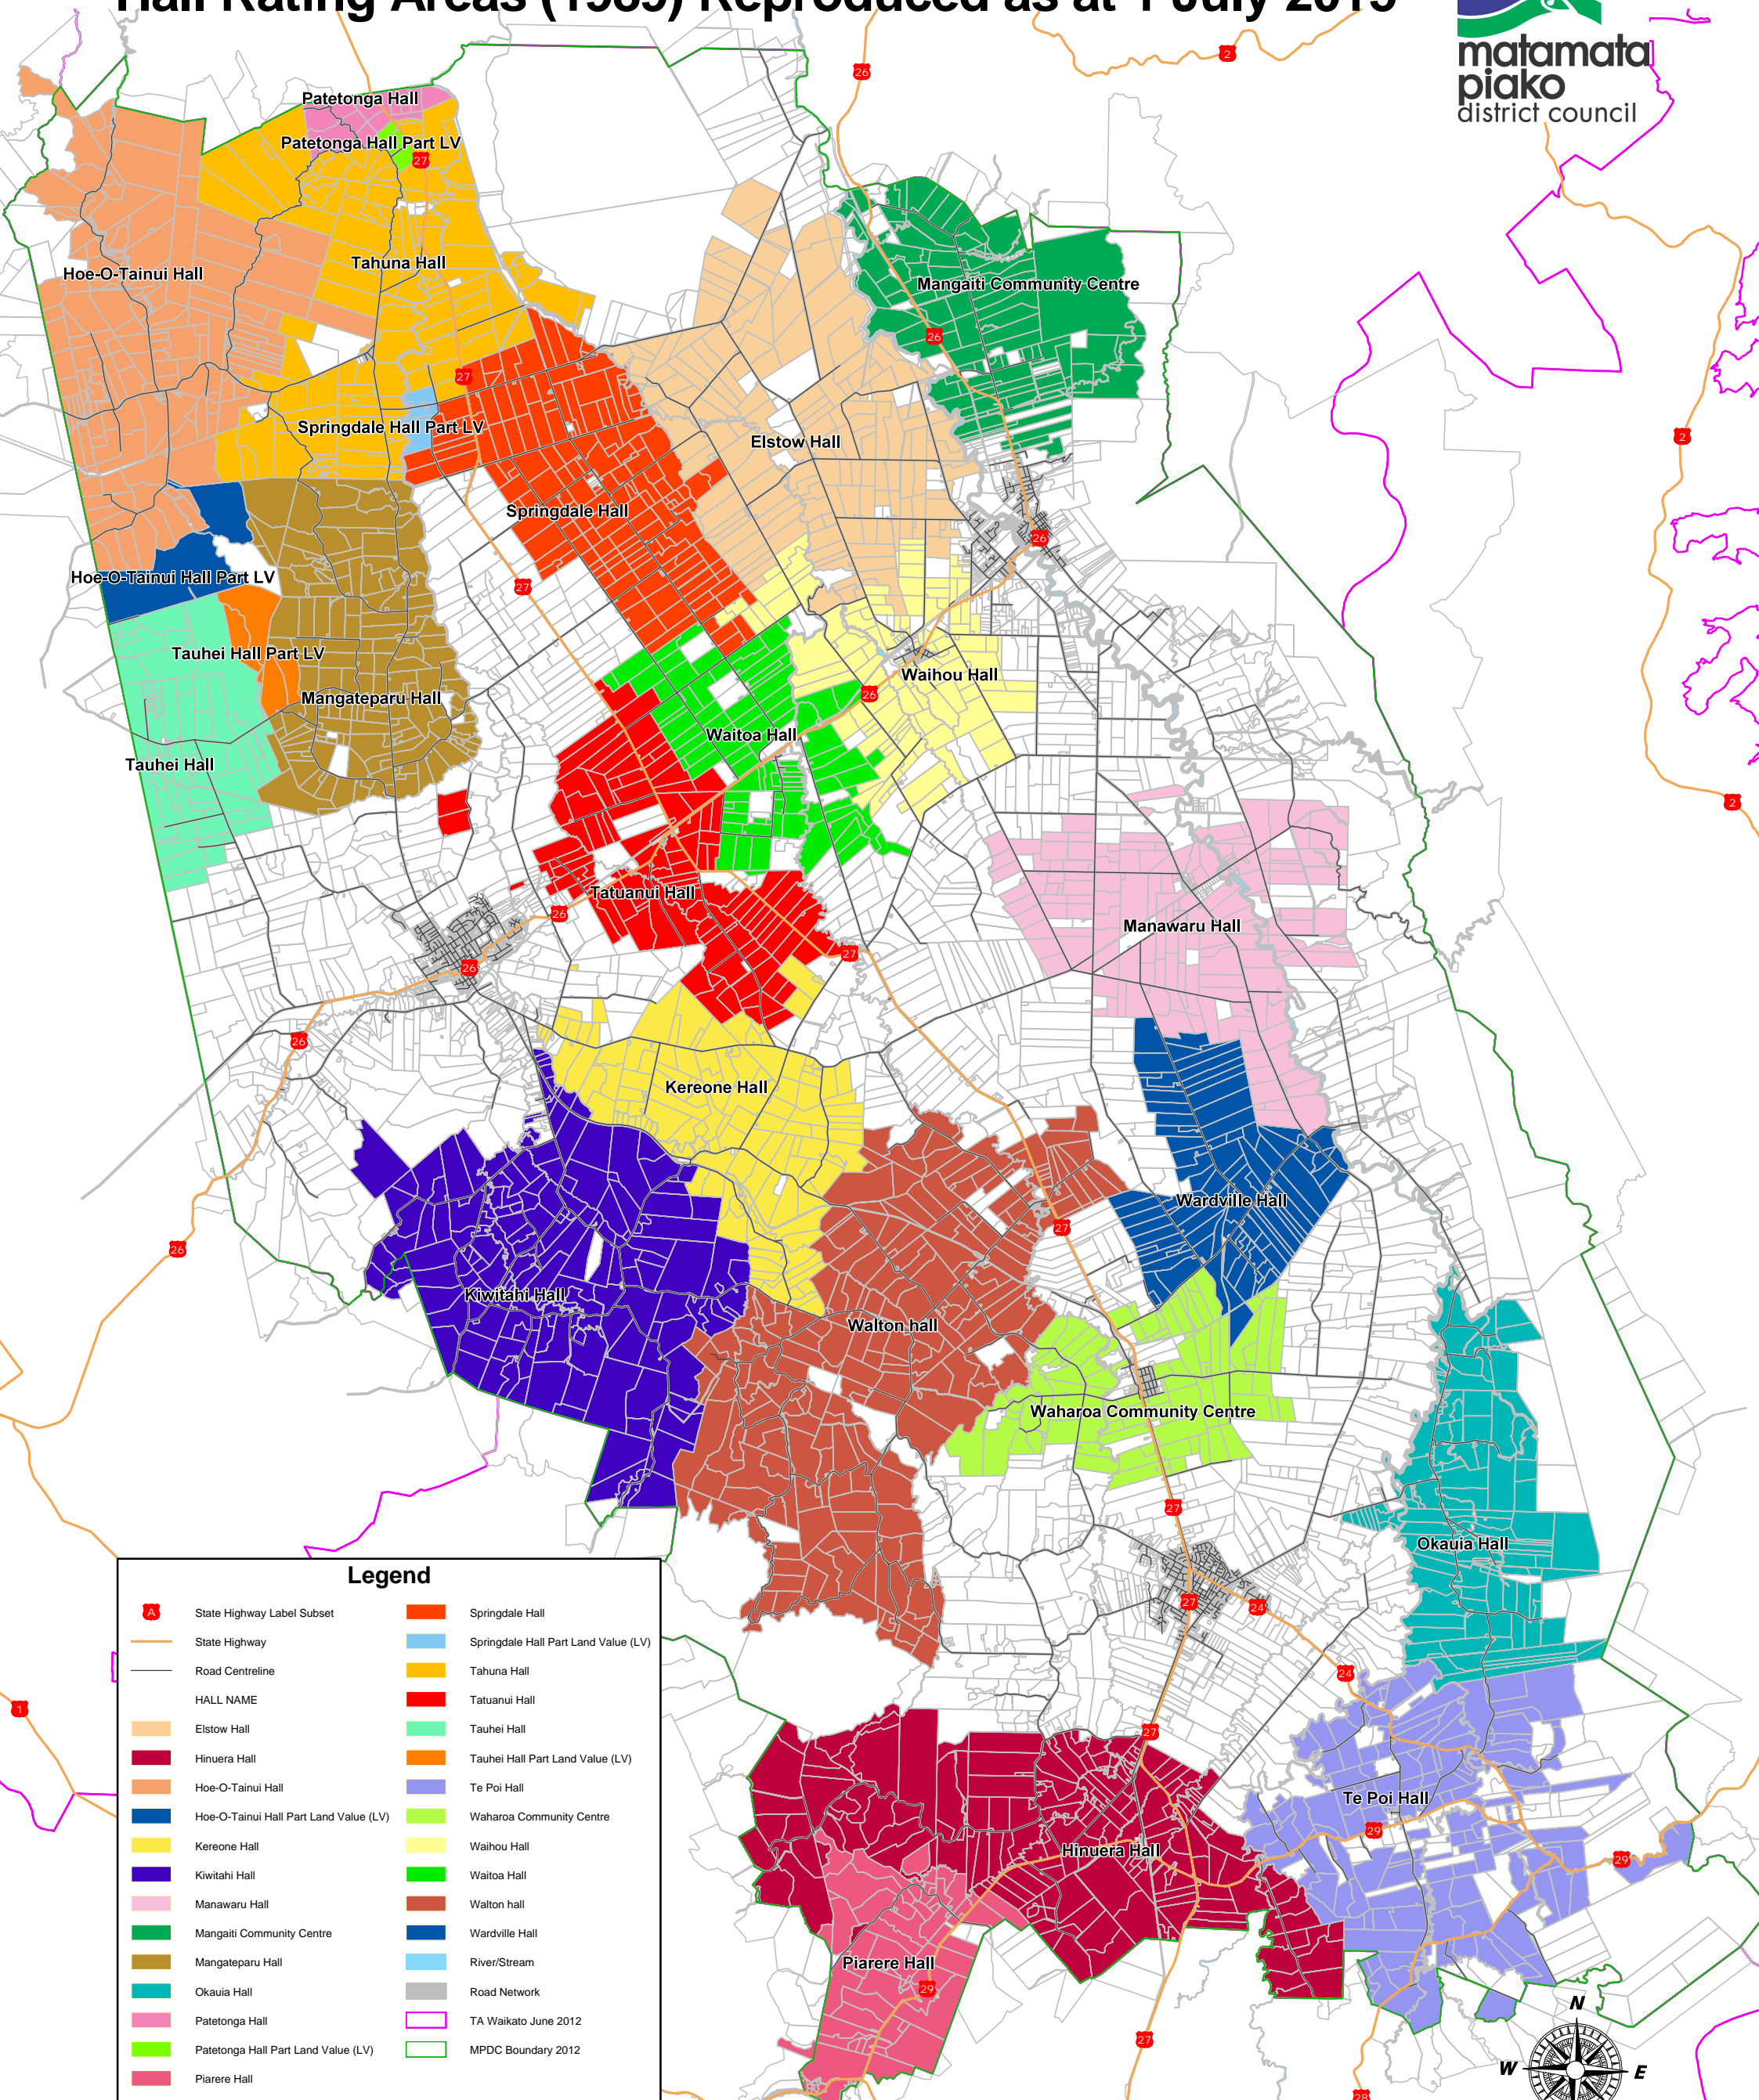

Hall Rating Areas (1989) Reproduced as at 1 July 2015

This data is provided as at June 2015 [pursuant to the Local Government Official Information and Meetings Act 1987]. While every effort has been made to ensure accuracy of the data, MPDC cannot guarantee its accuracy or suitability for any specific purpose. MPDC is not responsible for the misuse or misinterpretation of the data supplied. Under no circumstances shall MPDC be liable for any actions taken or omissions made from reliance on any information contained herein from whatever source nor shall the MPDC be liable for any other consequences from any such reliance. Copyright © 2015 Matamata-Piako District Council. Cadastral information derived from Land Information NZ Crown copyright reserved.

As at 1 July 2015
Scale 1:170,000 at A3