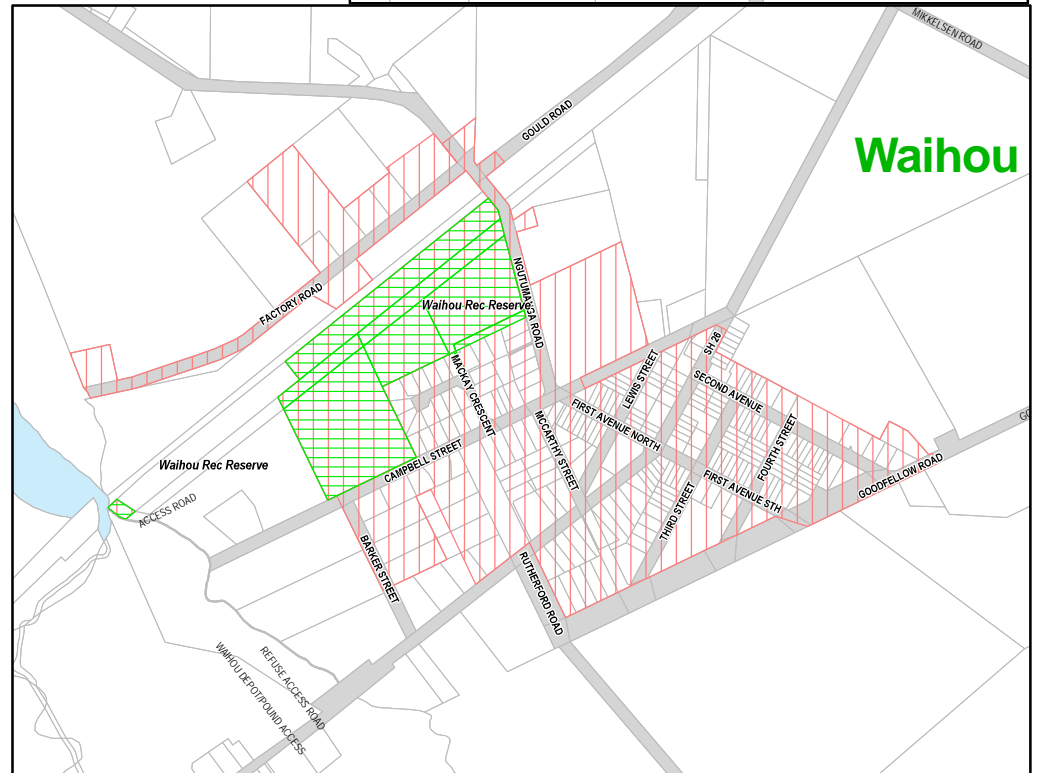

Dog Control: Maukoro, Tahuna, Waitoa, Waihou, Te Miro

Legend

- Park/Reserve
- Leash Control Area
- Leash Control: Track Managed by Council
- Current Parcel
- Road Parcel
- River/Stream

November 2016
Scale 1:13,000