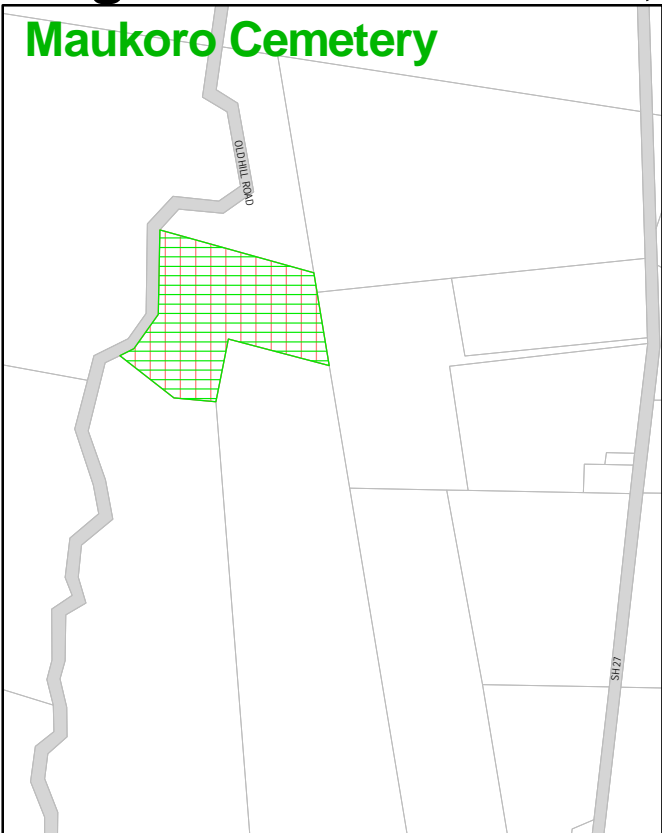

Dog Control: Maukoro, Tahuna, Waitoa, Waihou, Te Miro

Legend

- Park/Reserve
- Leash Control Area
- Leash Control: Track Managed by Council
- Current Parcel
- Road Parcel
- River/Stream

November 2016
Scale 1:13,000