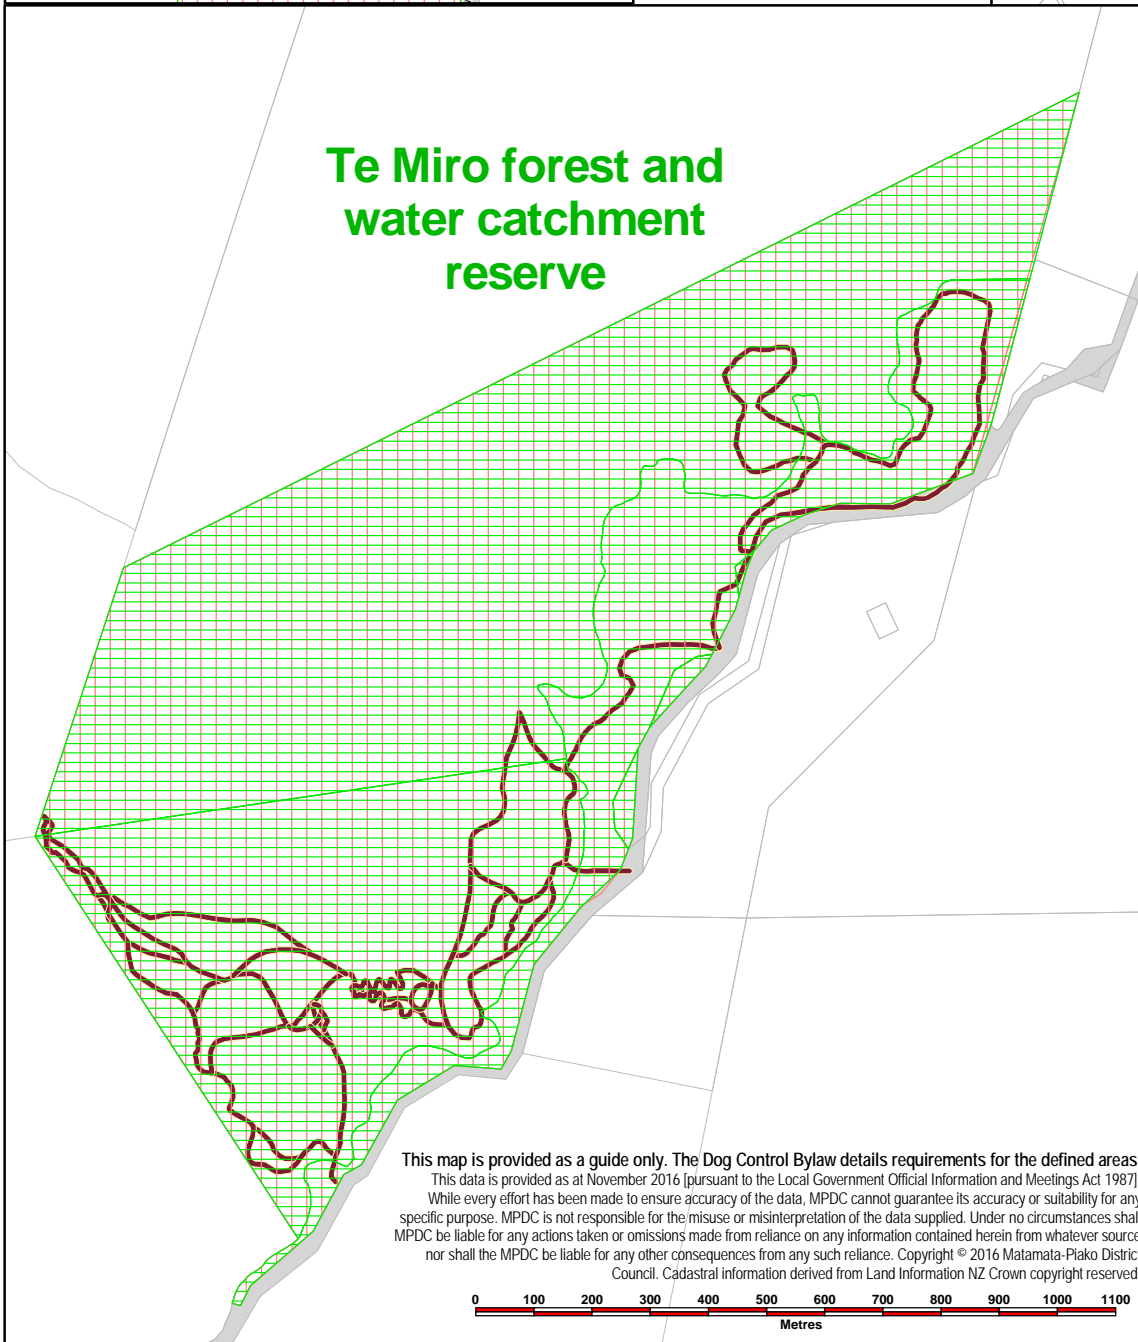

Dog Control: Maukoro, Tahuna, Waitoa, Waihou, Te Miro

Legend

- Park/Reserve
- Leash Control Area
- Leash Control: Track Managed by Council
- Current Parcel
- Road Parcel
- River/Stream

November 2016
Scale 1:13,000