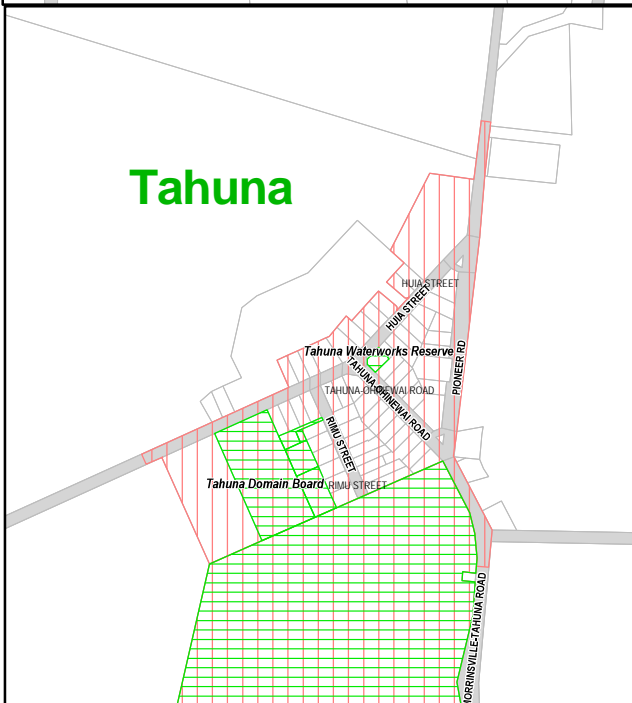

Dog Control: Maukoro, Tahuna, Waitoa, Waihou, Te Miro

Legend

- Park/Reserve
- Leash Control Area
- Leash Control: Track Managed by Council
- Current Parcel
- Road Parcel
- River/Stream

November 2016
Scale 1:13,000