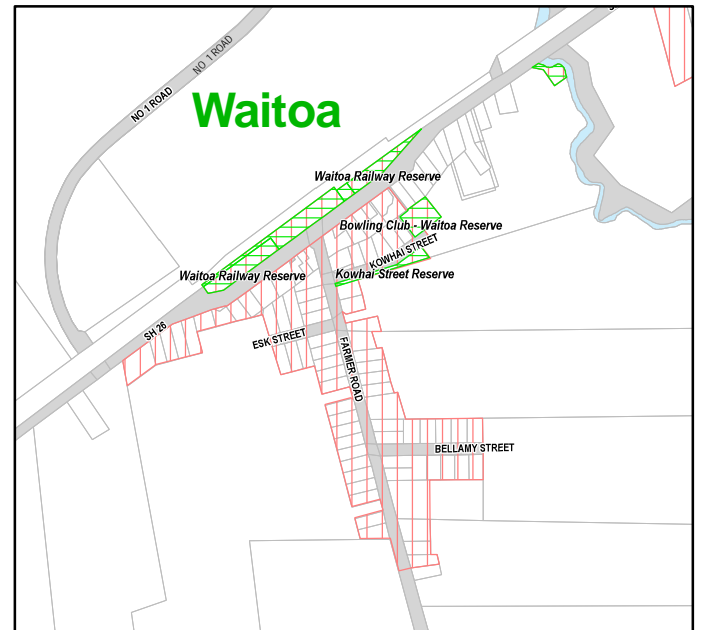

Dog Control: Maukoro, Tahuna, Waitoa, Waihou, Te Miro

Legend

- Park/Reserve
- Leash Control Area
- Leash Control: Track Managed by Council
- Current Parcel
- Road Parcel
- River/Stream

November 2016
Scale 1:13,000