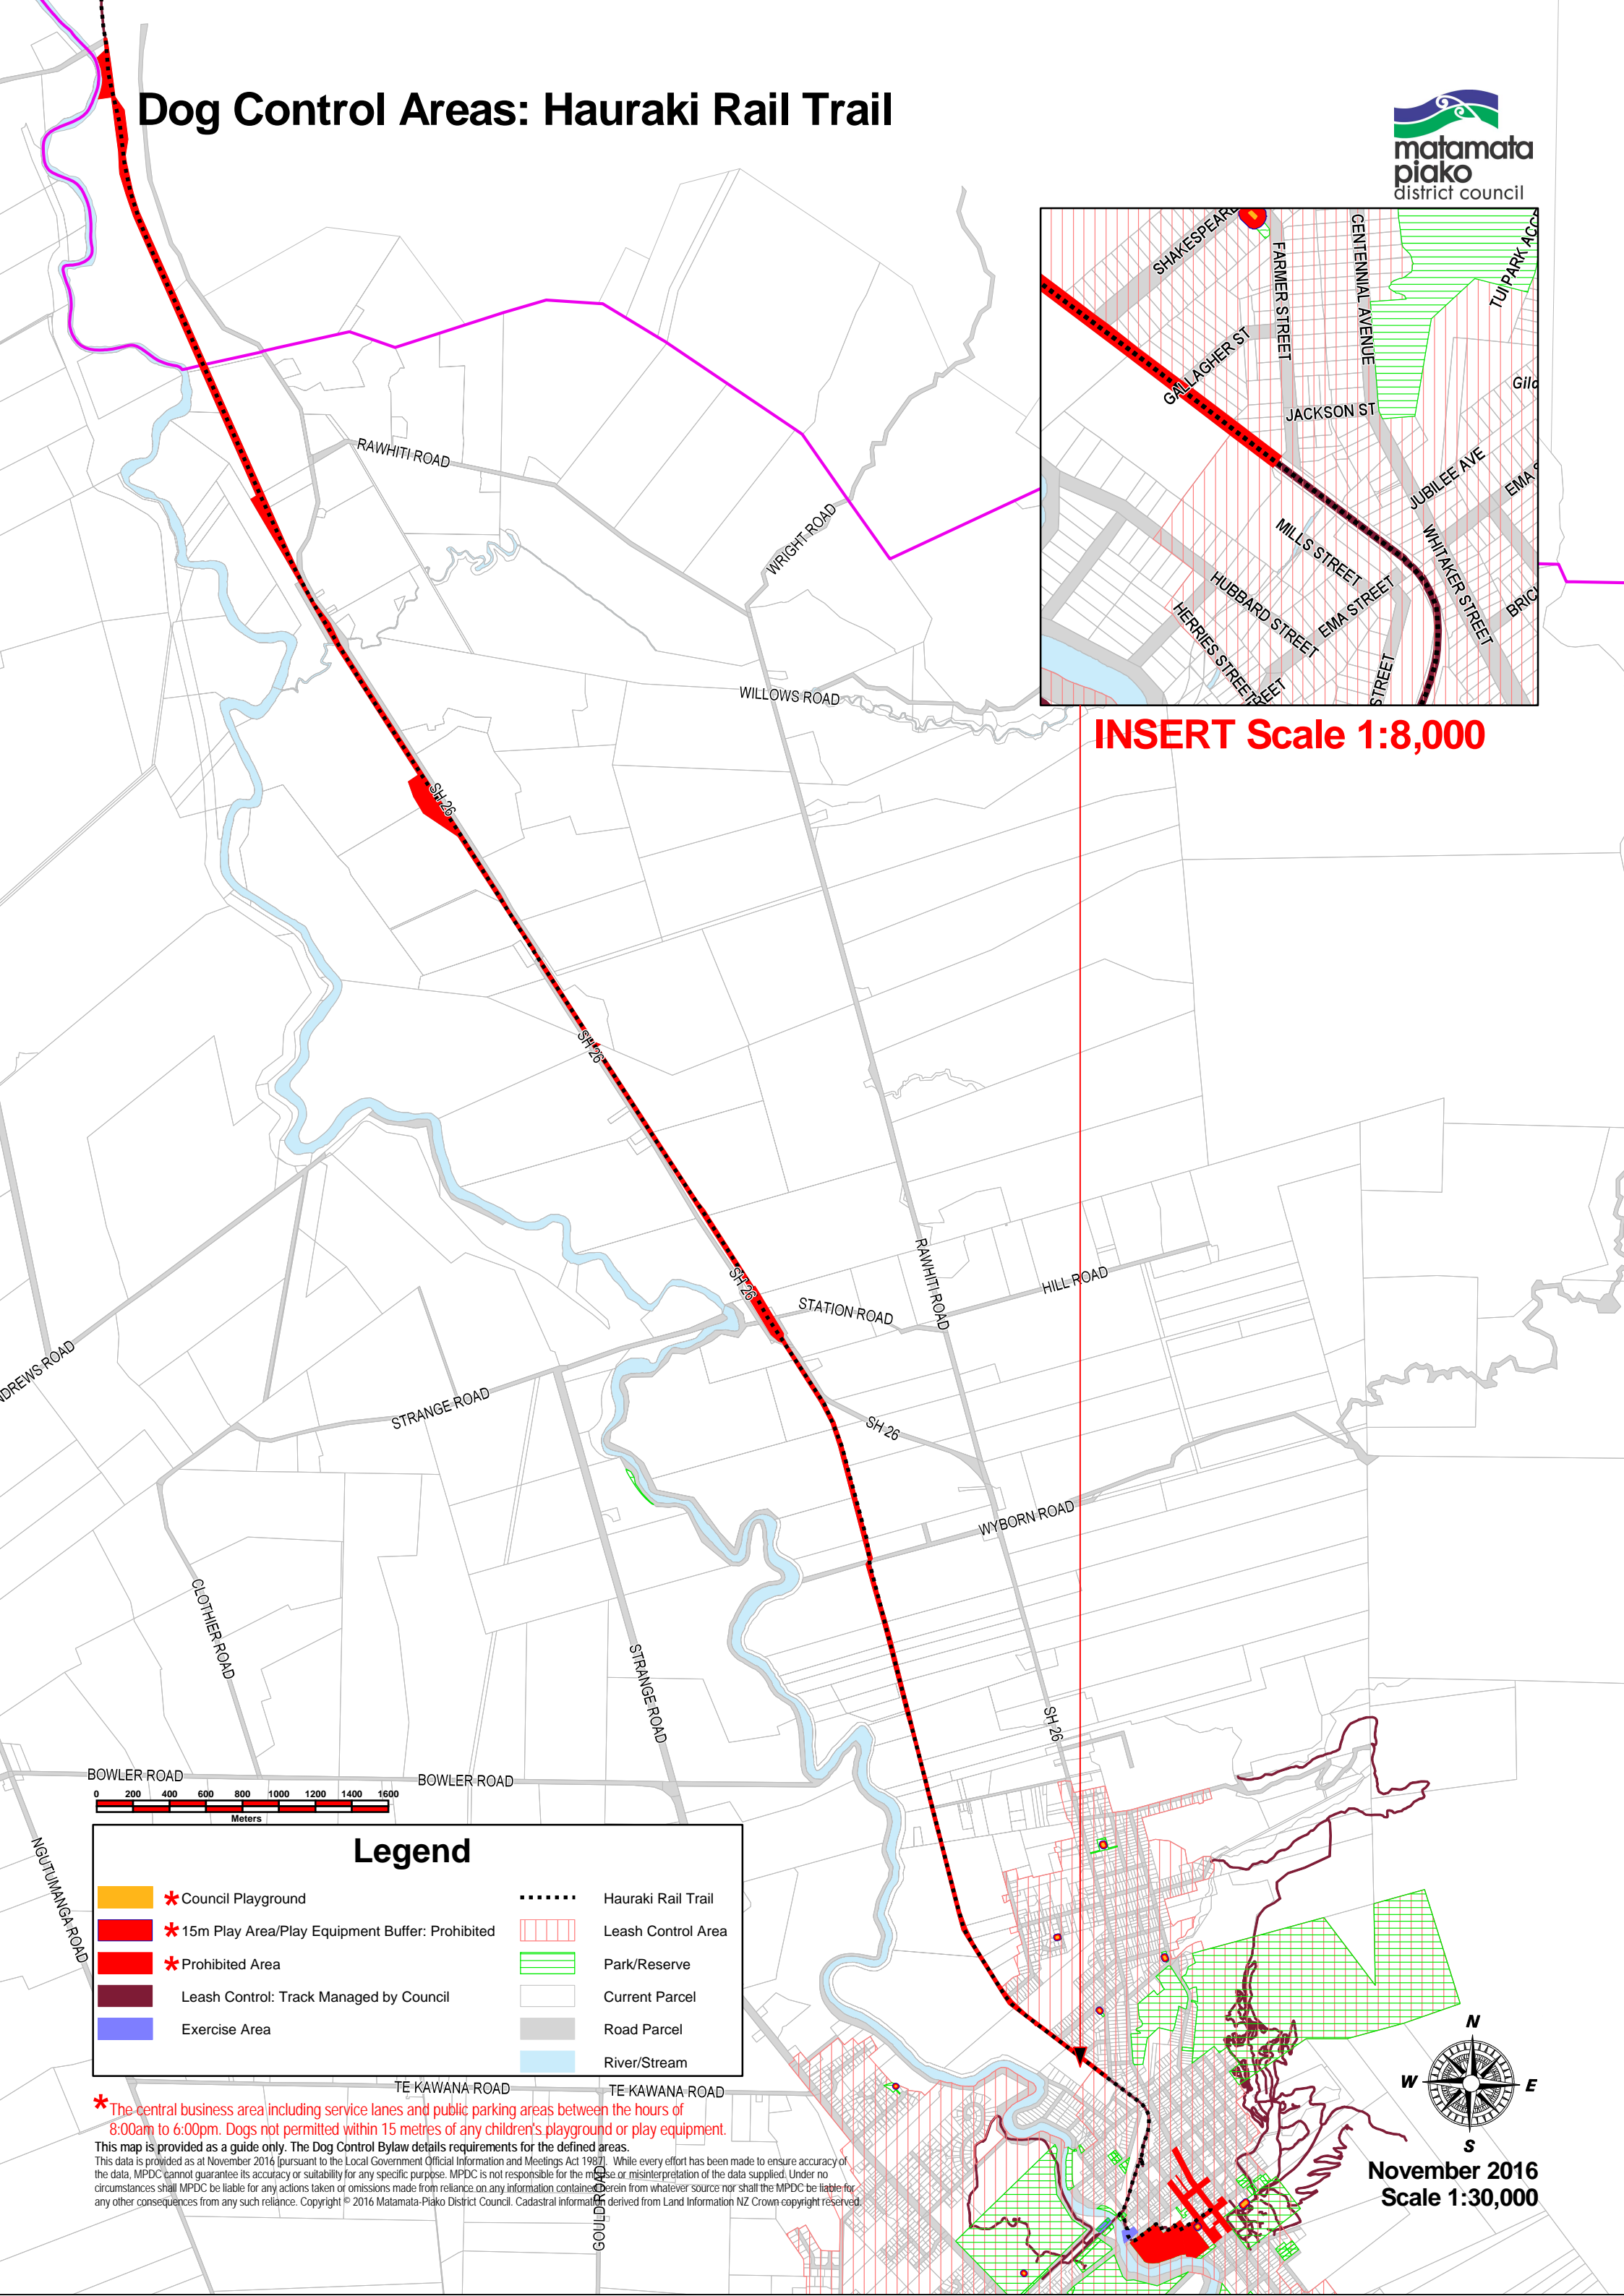

# Dog Control Areas: Hauraki Rail Trail

**INSERT Scale 1:8,000**

**Legend**

	* Council Playground		Hauraki Rail Trail
	* 15m Play Area/Play Equipment Buffer: Prohibited		Leash Control Area
	* Prohibited Area		Park/Reserve
	Leash Control: Track Managed by Council		Current Parcel
	Exercise Area		Road Parcel
			River/Stream

\* The central business area including service lanes and public parking areas between the hours of 8:00am to 6:00pm. Dogs not permitted within 15 metres of any children's playground or play equipment.

This map is provided as a guide only. The Dog Control Bylaw details requirements for the defined areas. This data is provided as at November 2016 (pursuant to the Local Government Official Information and Meetings Act 1987). While every effort has been made to ensure accuracy of the data, MPDC cannot guarantee its accuracy or suitability for any specific purpose. MPDC is not responsible for the misuse or misinterpretation of the data supplied. Under no circumstances shall MPDC be liable for any actions taken on reliance on any information contained herein from whatever source nor shall the MPDC be liable for any other consequences from any such reliance. Copyright © 2016 Matamata-Piako District Council. Cadastral information derived from Land Information NZ Crown copyright reserved.

**November 2016**  
**Scale 1:30,000**