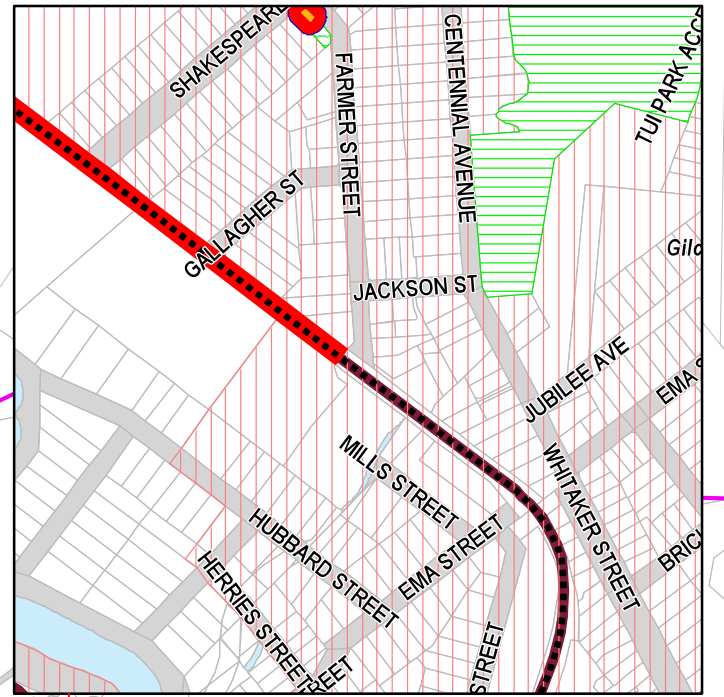

# Dog Control Areas: Hauraki Rail Trail

**INSERT Scale 1:8,000**

**Legend**

	* Council Playground		Hauraki Rail Trail
	* 15m Play Area/Play Equipment Buffer: Prohibited		Leash Control Area
	* Prohibited Area		Park/Reserve
	Leash Control: Track Managed by Council		Current Parcel
	Exercise Area		Road Parcel
			River/Stream

\* The central business area including service lanes and public parking areas between the hours of 8:00am to 6:00pm. Dogs not permitted within 15 metres of any children's playground or play equipment.

This map is provided as a guide only. The Dog Control Bylaw details requirements for the defined areas. This data is provided as at November 2016 (pursuant to the Local Government Official Information and Meetings Act 1987). While every effort has been made to ensure accuracy of the data, MPDC cannot guarantee its accuracy or suitability for any specific purpose. MPDC is not responsible for the misuse or misinterpretation of the data supplied. Under no circumstances shall MPDC be liable for any actions taken on reliance on any information contained herein from whatever source nor shall the MPDC be liable for any other consequences from any such reliance. Copyright © 2016 Matamata-Piako District Council. Cadastral information derived from Land Information NZ Crown copyright reserved.